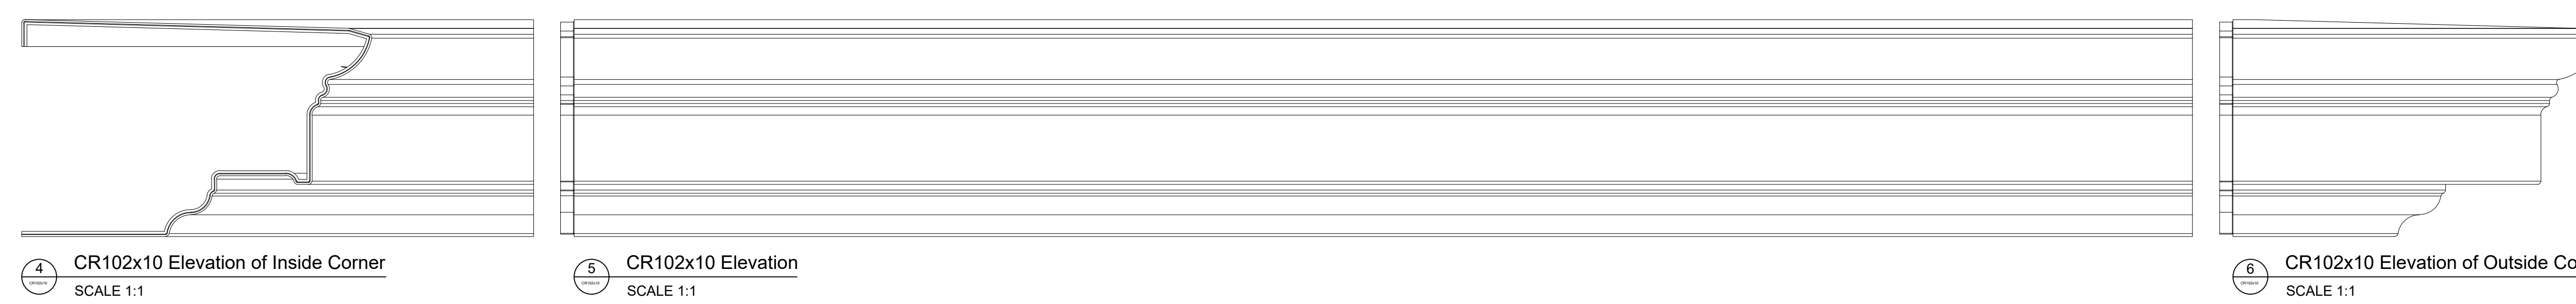

Fiberglass Cornice CR102x10 available in Paint-Grade, Pre-Finished Gel Coat, Stone Finish, or Granite Finish

1' 4-1/16" H x 2' 1-15/16" P x 120" L

Manufactured by Architectural Augmentations, LLC

T. 630-410-1539 F. 877-509-7459

www.frpcornice.com sales@frpcornice.com