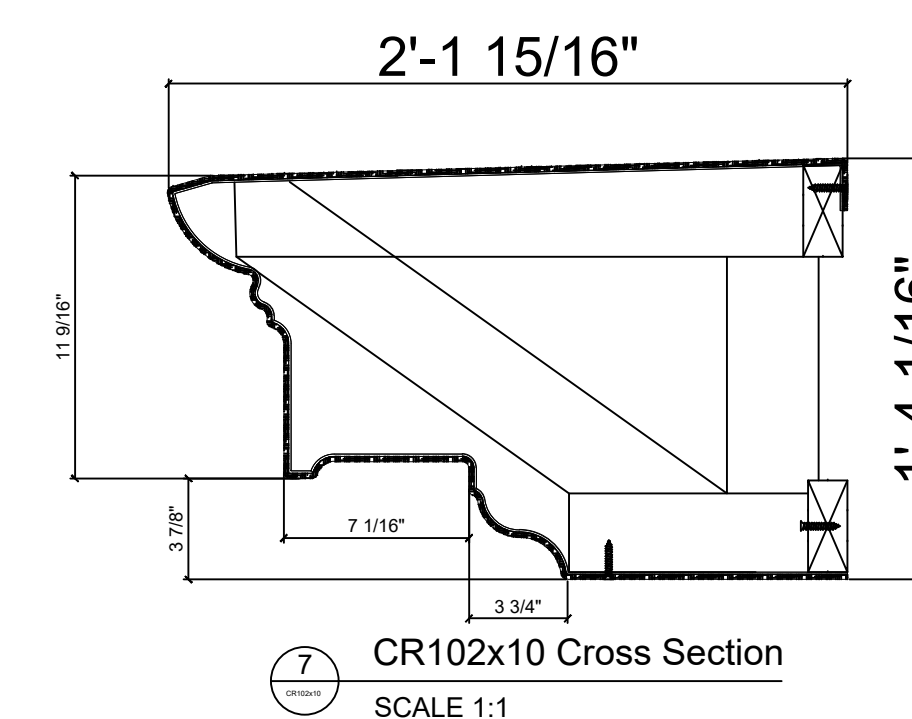

Fiberglass Cornice CR102x10 available in Paint-Grade, Pre-Finished Gel Coat, Stone Finish, or Granite Finish

1' 4-1/16" H x 2' 1-15/16" P x 120" L

Manufactured by Architectural Augmentations, LLC

T. 630-410-1539 F. 877-509-7459

www.frpcornice.com sales@frpcornice.com