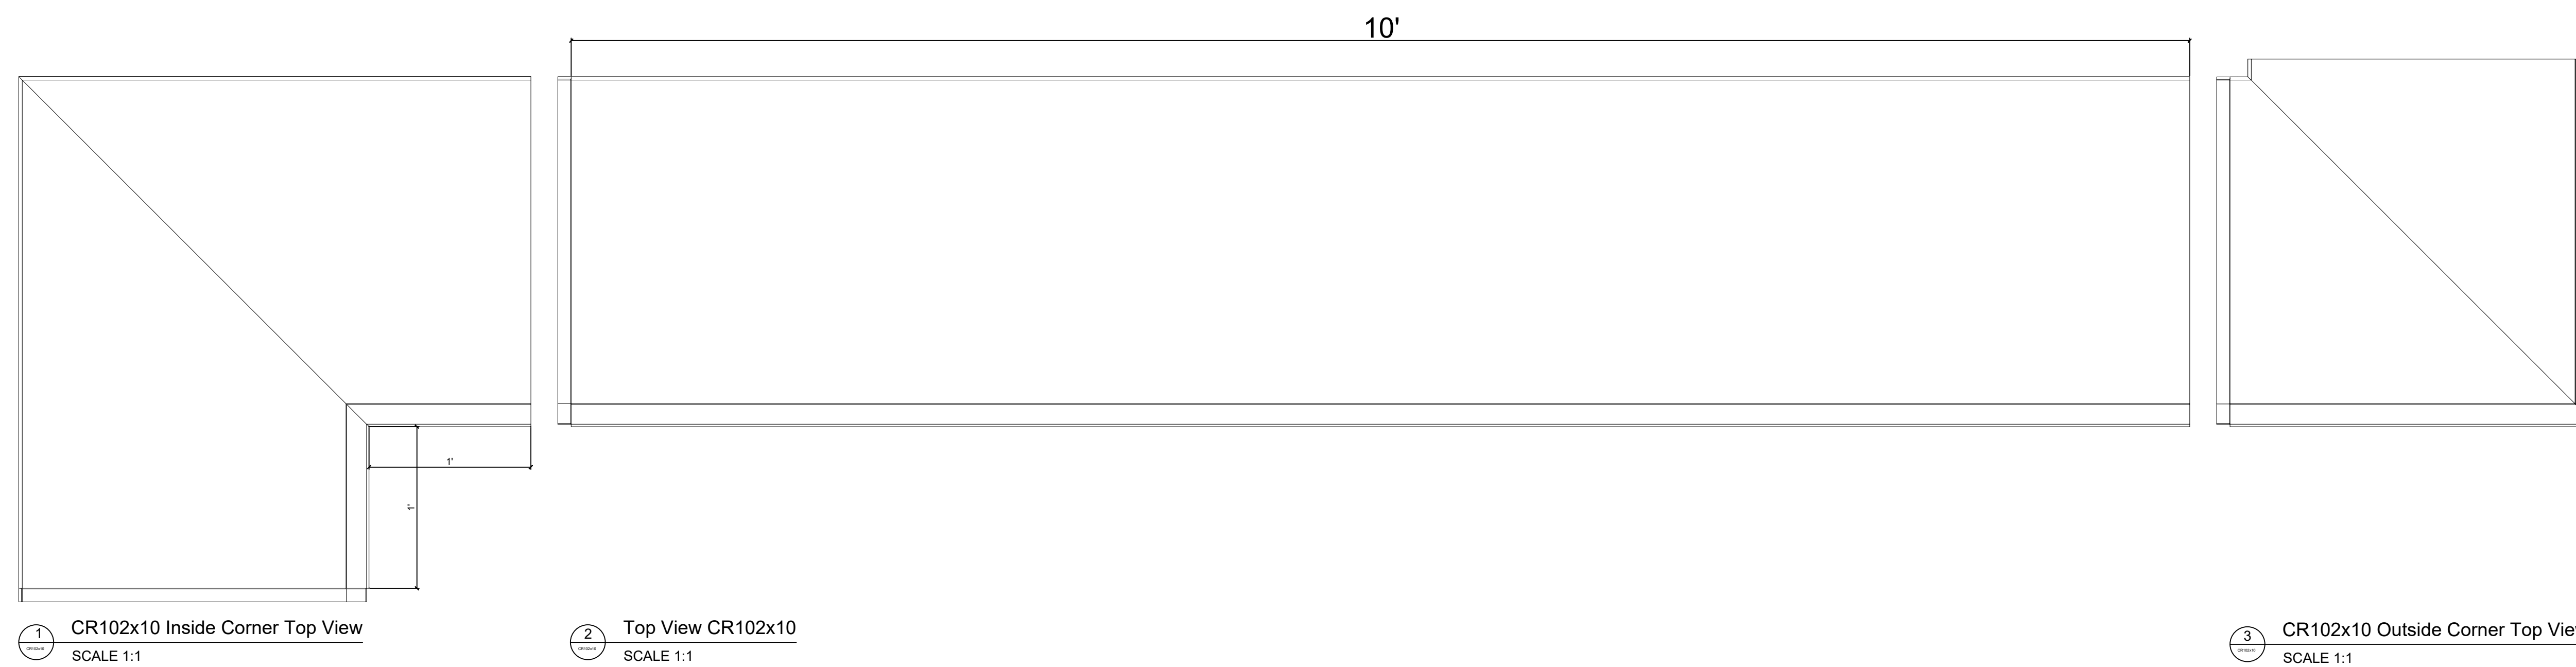

Fiberglass Cornice CR102x10 available in Paint-Grade, Pre-Finished Gel Coat, Stone Finish, or Granite Finish

1' 4-1/16" H x 2' 1-15/16" P x 120" L

Manufactured by Architectural Augmentations, LLC

T. 630-410-1539 F. 877-509-7459

www.frpcornice.com sales@frpcornice.com