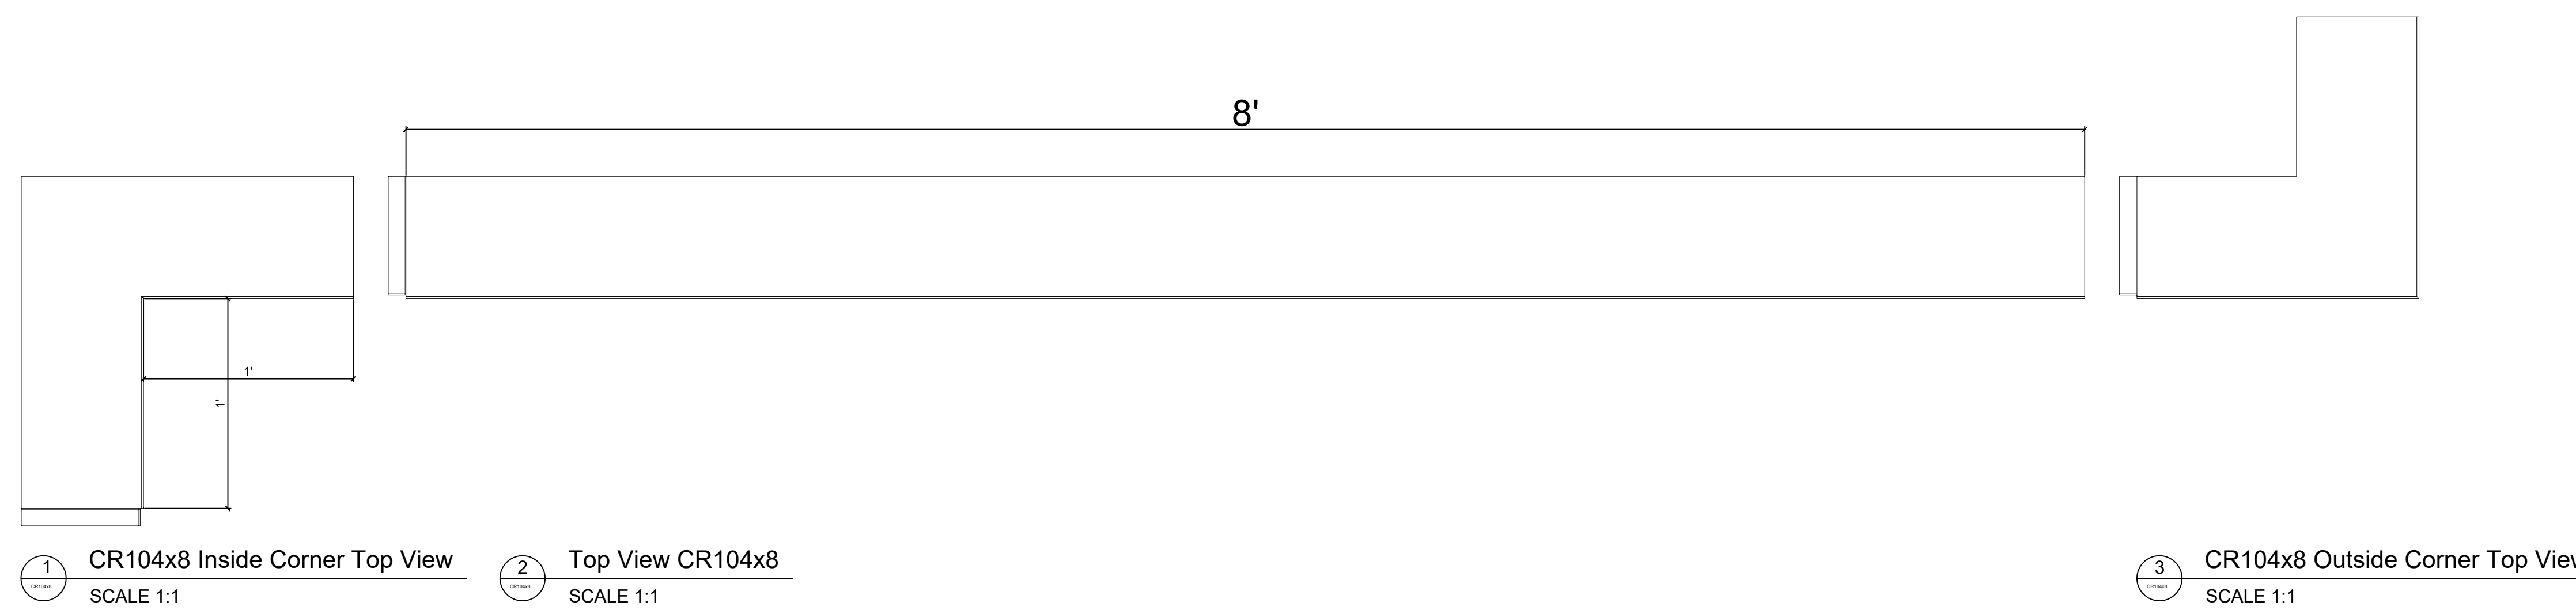

Fiberglass Cornice CR104x8 available in Paint-Grade, Pre-Finished Gel Coat, Stone Finish, or Granite Finish

7" H x 9" P x 96" L

Manufactured by Architectural Augmentations, LLC

T. 630-410-1539 F. 877-509-7459

www.frpcornice.com sales@frpcornice.com