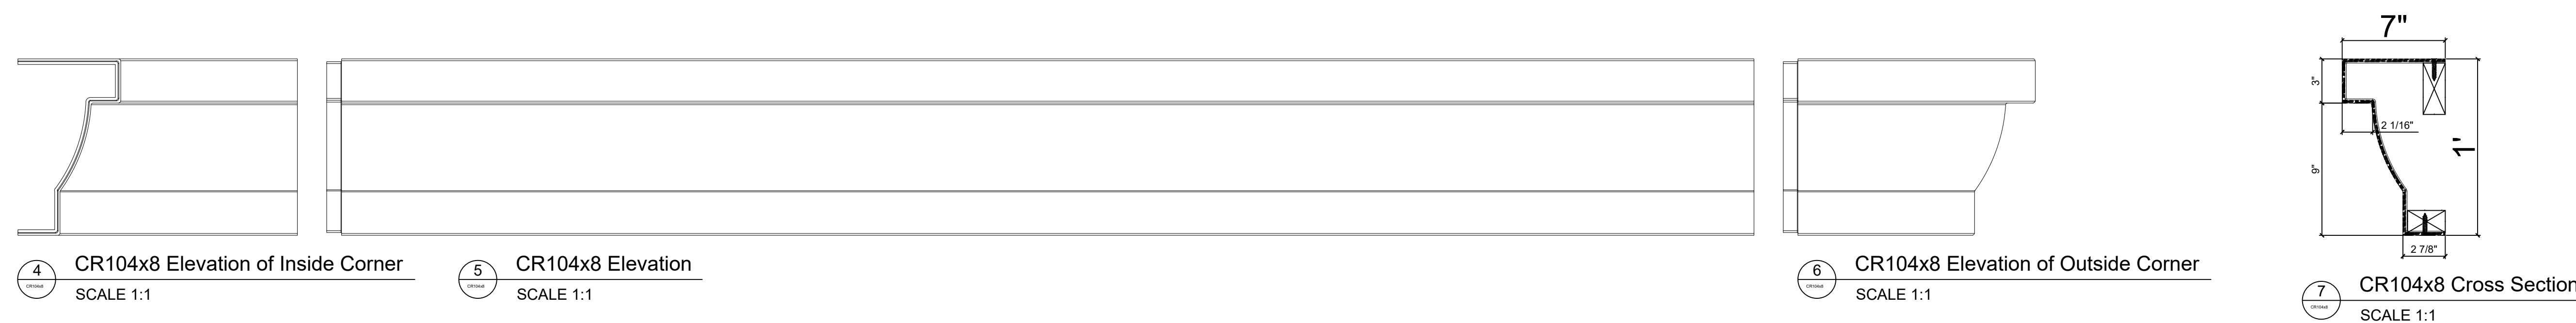

Fiberglass Cornice CR104x8 available in Paint-Grade, Pre-Finished Gel Coat, Stone Finish, or Granite Finish

7" H x 9" P x 96" L

Manufactured by Architectural Augmentations, LLC

T. 630-410-1539 F. 877-509-7459

www.frpcornice.com sales@frpcornice.com