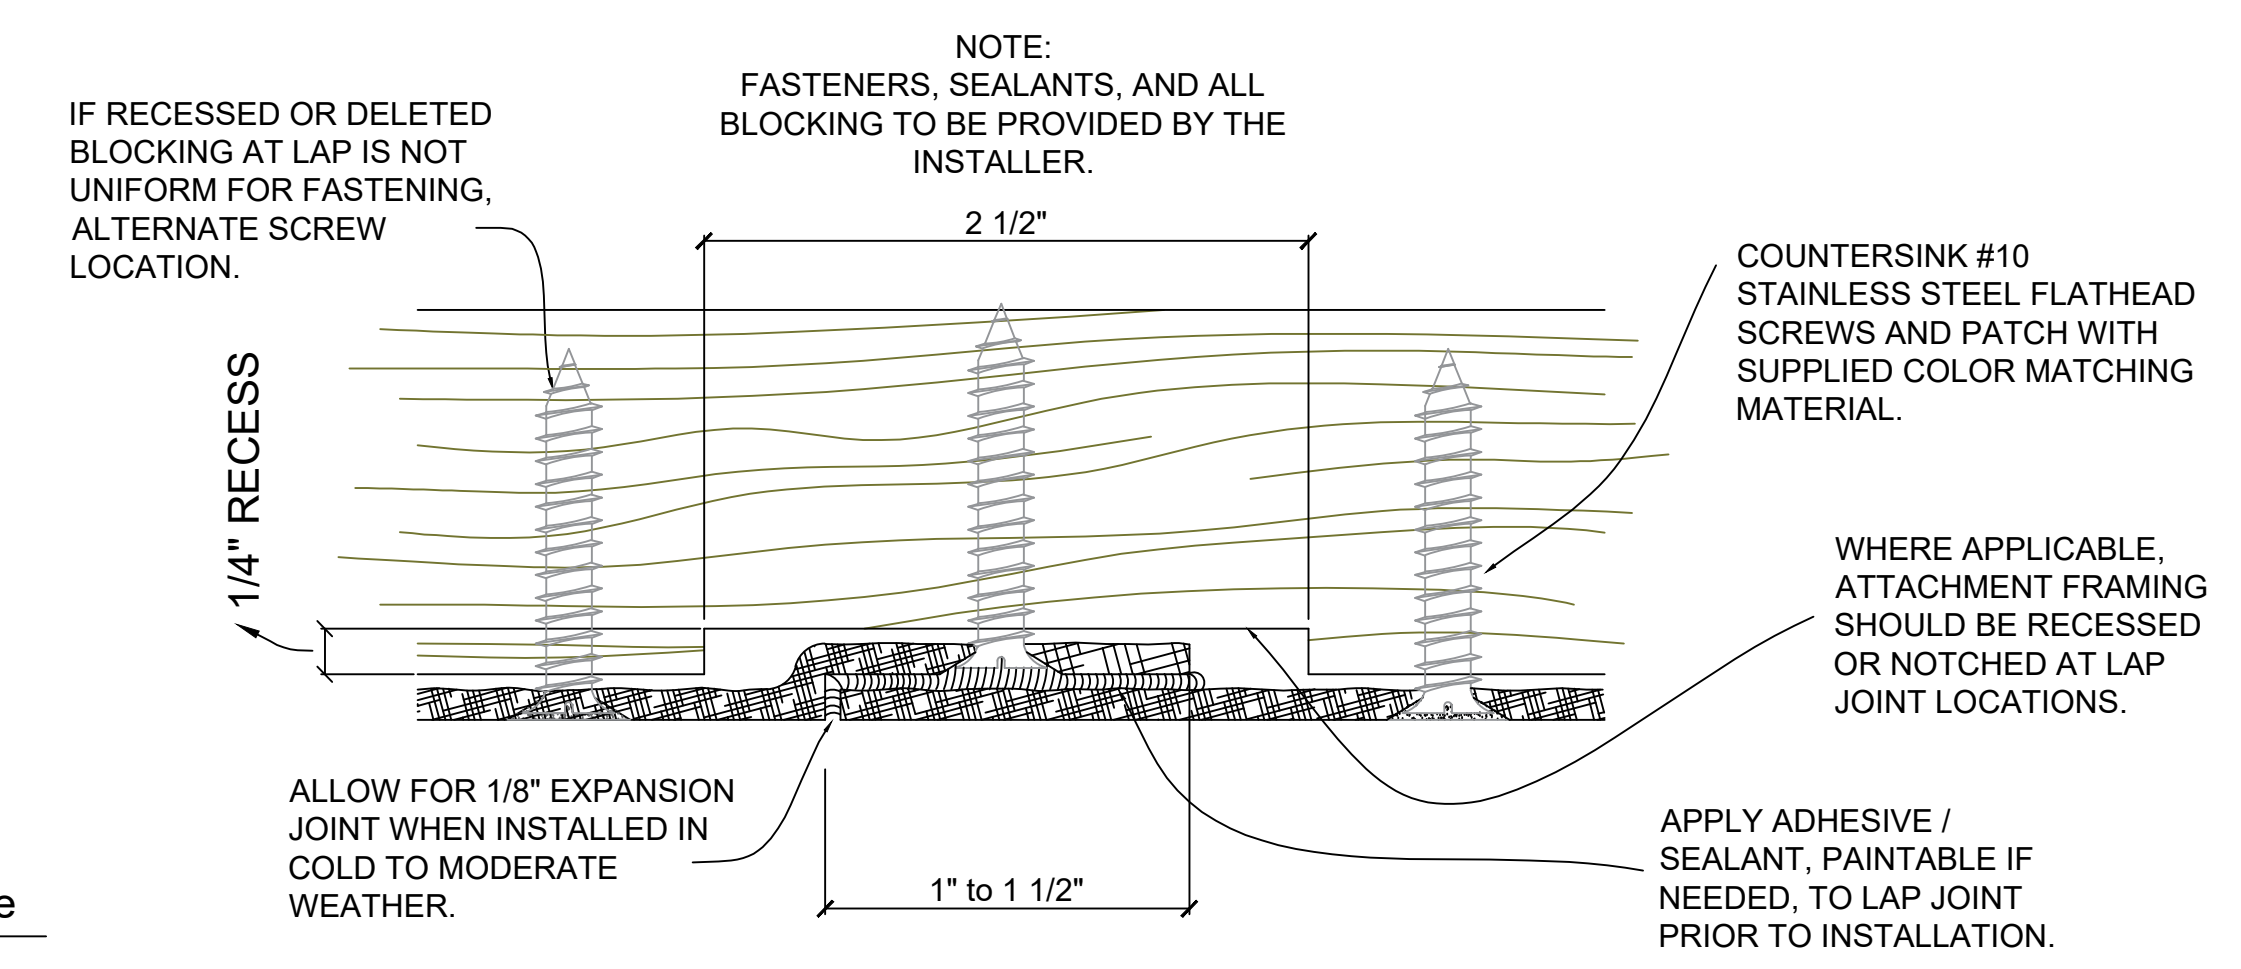

Fiberglass Cornice CR104x8 available in Paint-Grade, Pre-Finished Gel Coat, Stone Finish, or Granite Finish

7" H x 9" P x 96" L

Manufactured by Architectural Augmentations, LLC

T. 630-410-1539 F. 877-509-7459

www.frpcornice.com sales@frpcornice.com

This is a recommendation. Actual framing to be determined by Engineer.

11 Typical Lap Joint Detail Not to Scale