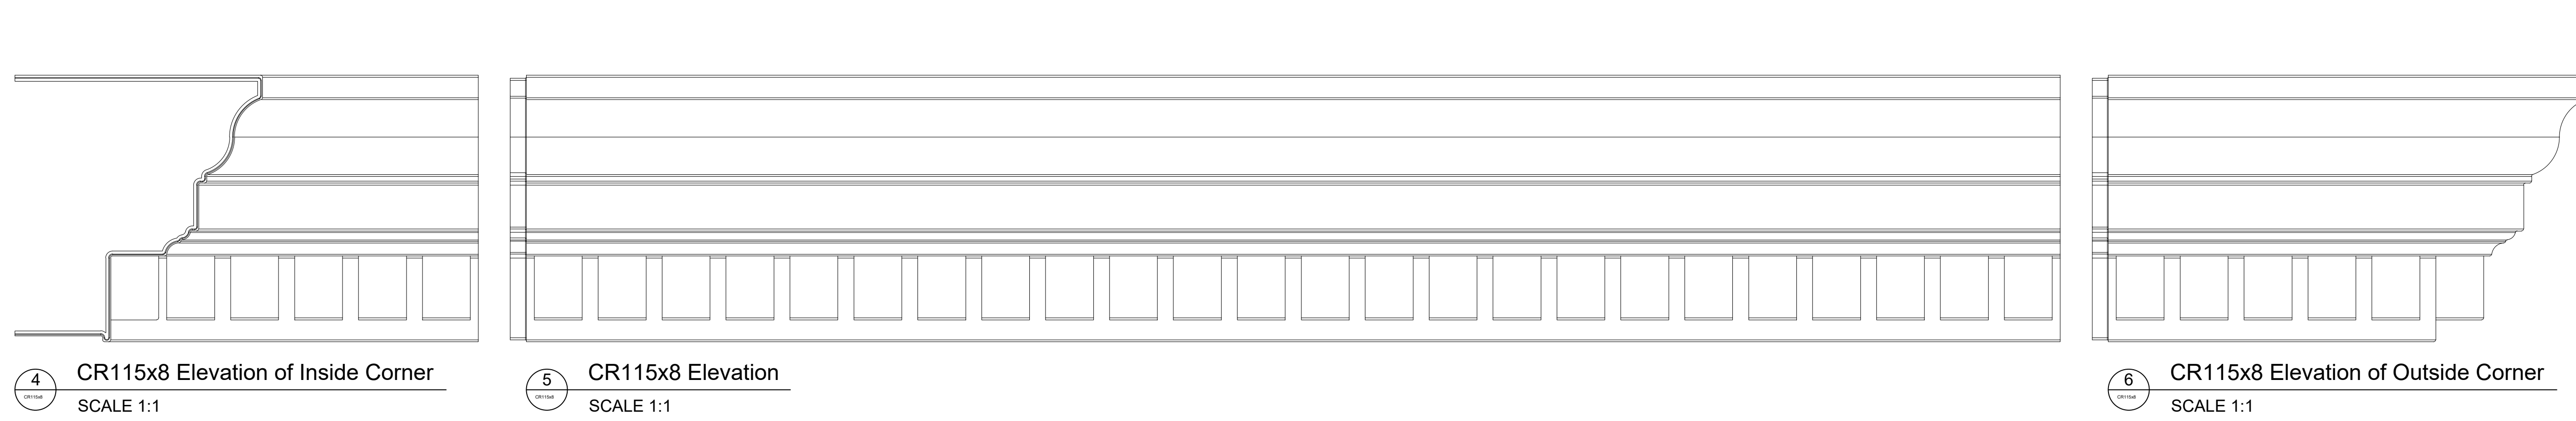

Fiberglass Cornice CR115x8 available in Paint-Grade, Pre-Finished Gel Coat, Stone Finish, or Granite Finish

1' 4-11/16" H x 1' 3-1/2" P x 96" L

Manufactured by Architectural Augmentations, LLC

T. 630-410-1539 F. 877-509-7459

www.frpcornice.com sales@frpcornice.com