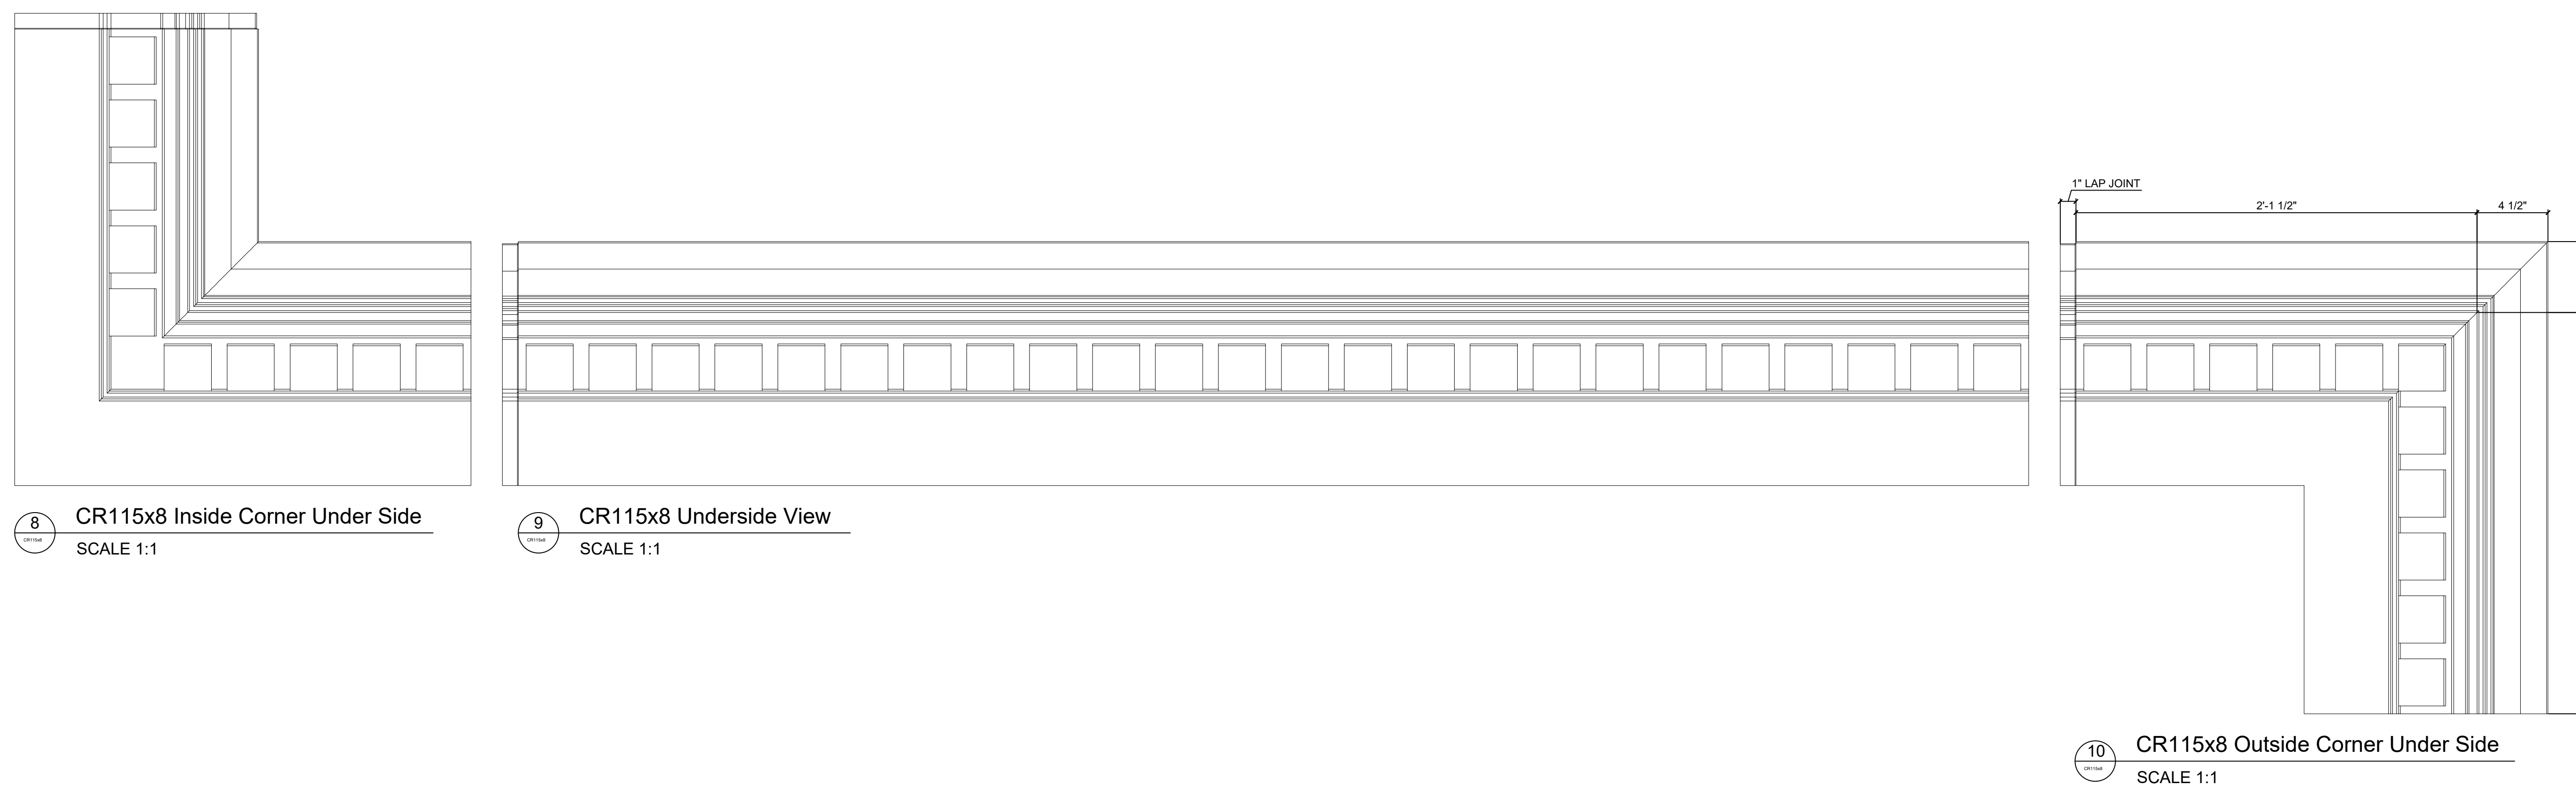

Fiberglass Cornice CR115x8 available in Paint-Grade, Pre-Finished Gel Coat, Stone Finish, or Granite Finish

1' 4-11/16" H x 1' 3-1/2" P x 96" L

Manufactured by Architectural Augmentations, LLC

T. 630-410-1539 F. 877-509-7459

www.frpcornice.com sales@frpcornice.com

This is a recommendation. Actual framing to be determined by Engineer.

11 Typical Lap Joint Detail
Not to Scale