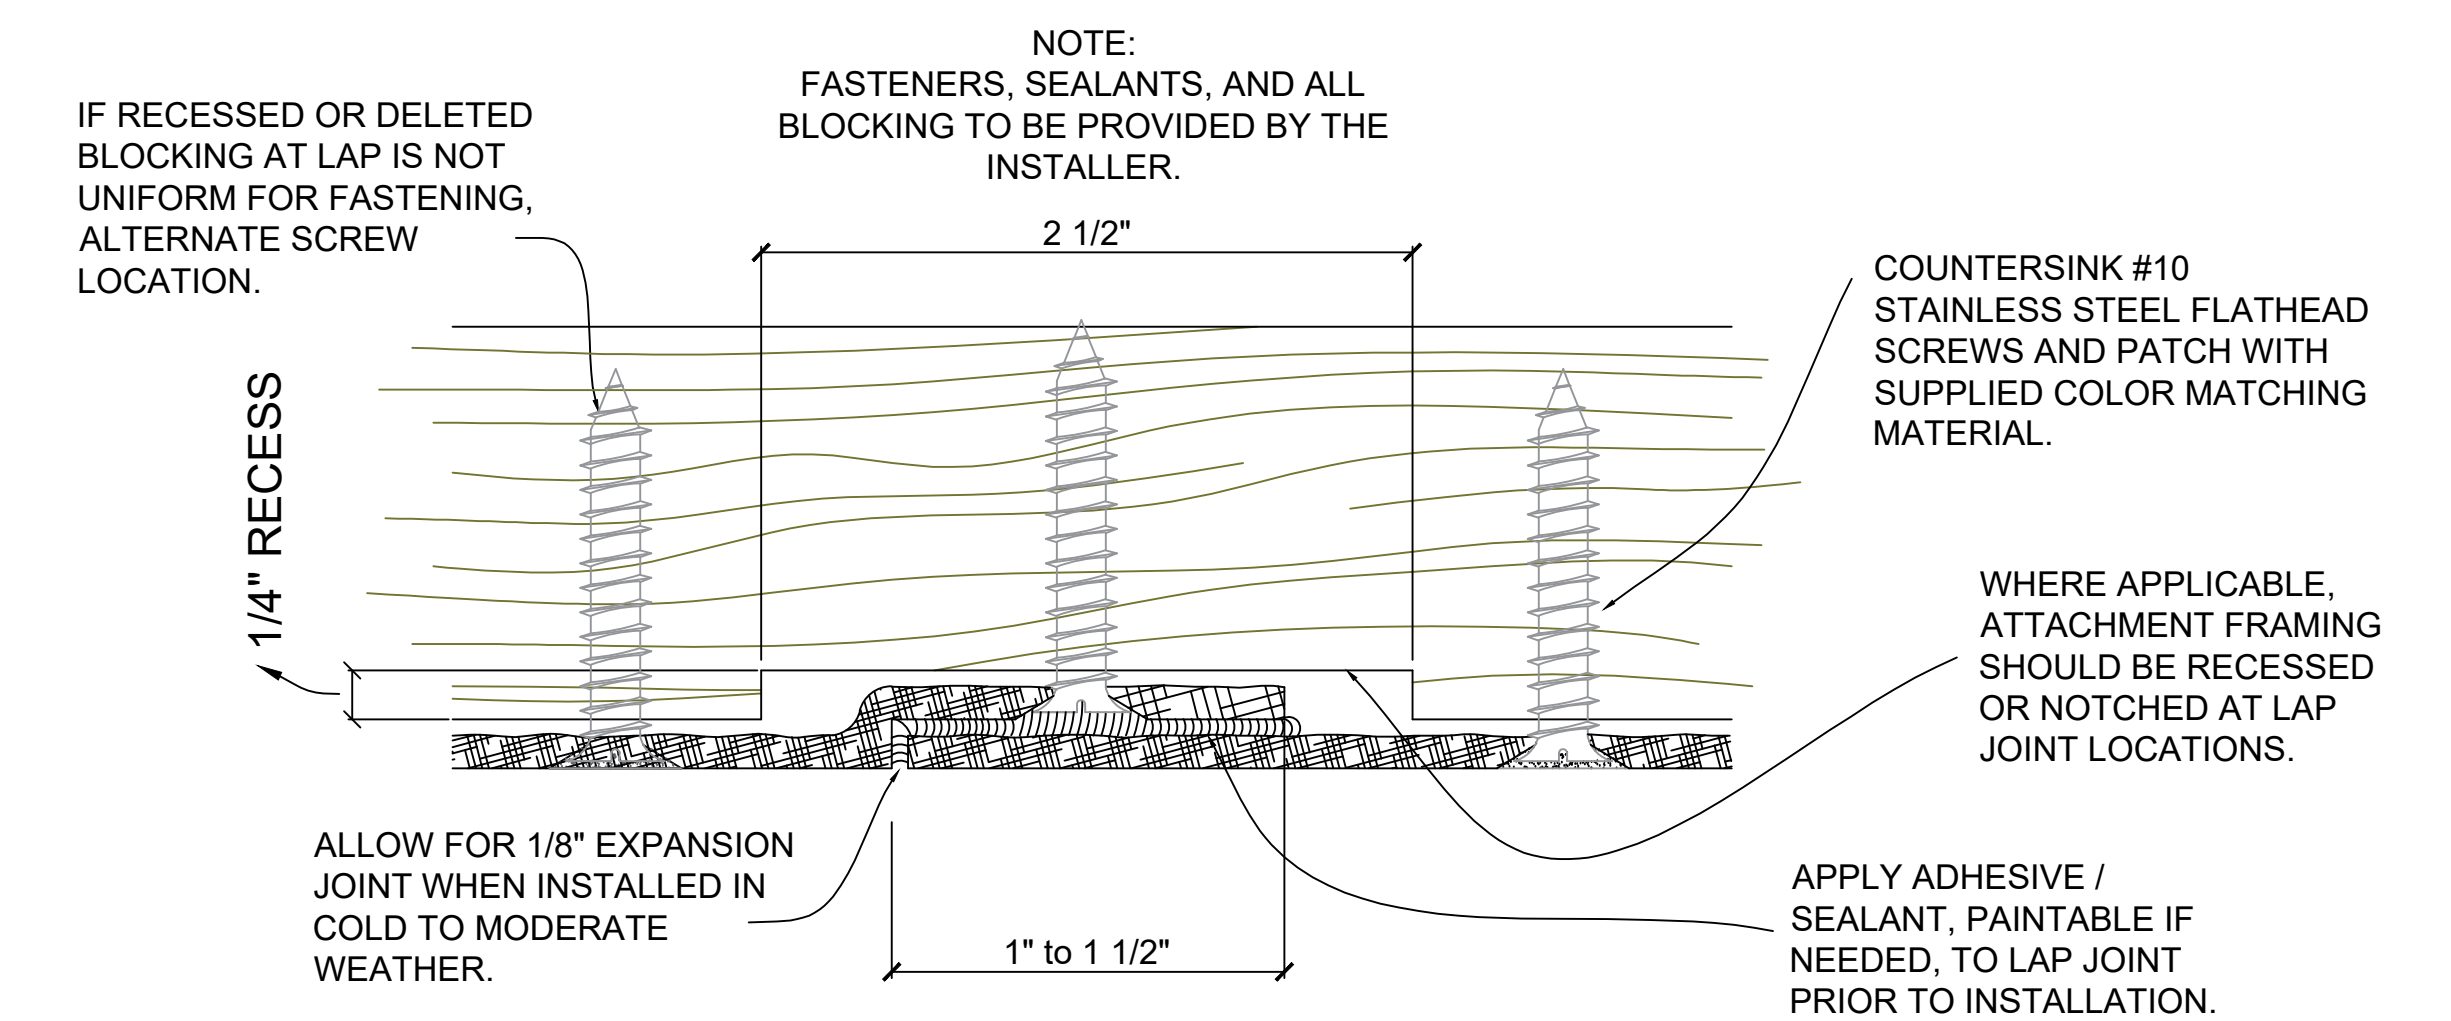

This is a recommendation. Actual framing to be determined by Engineer.

11 Typical Lap Joint Detail
Not to Scale