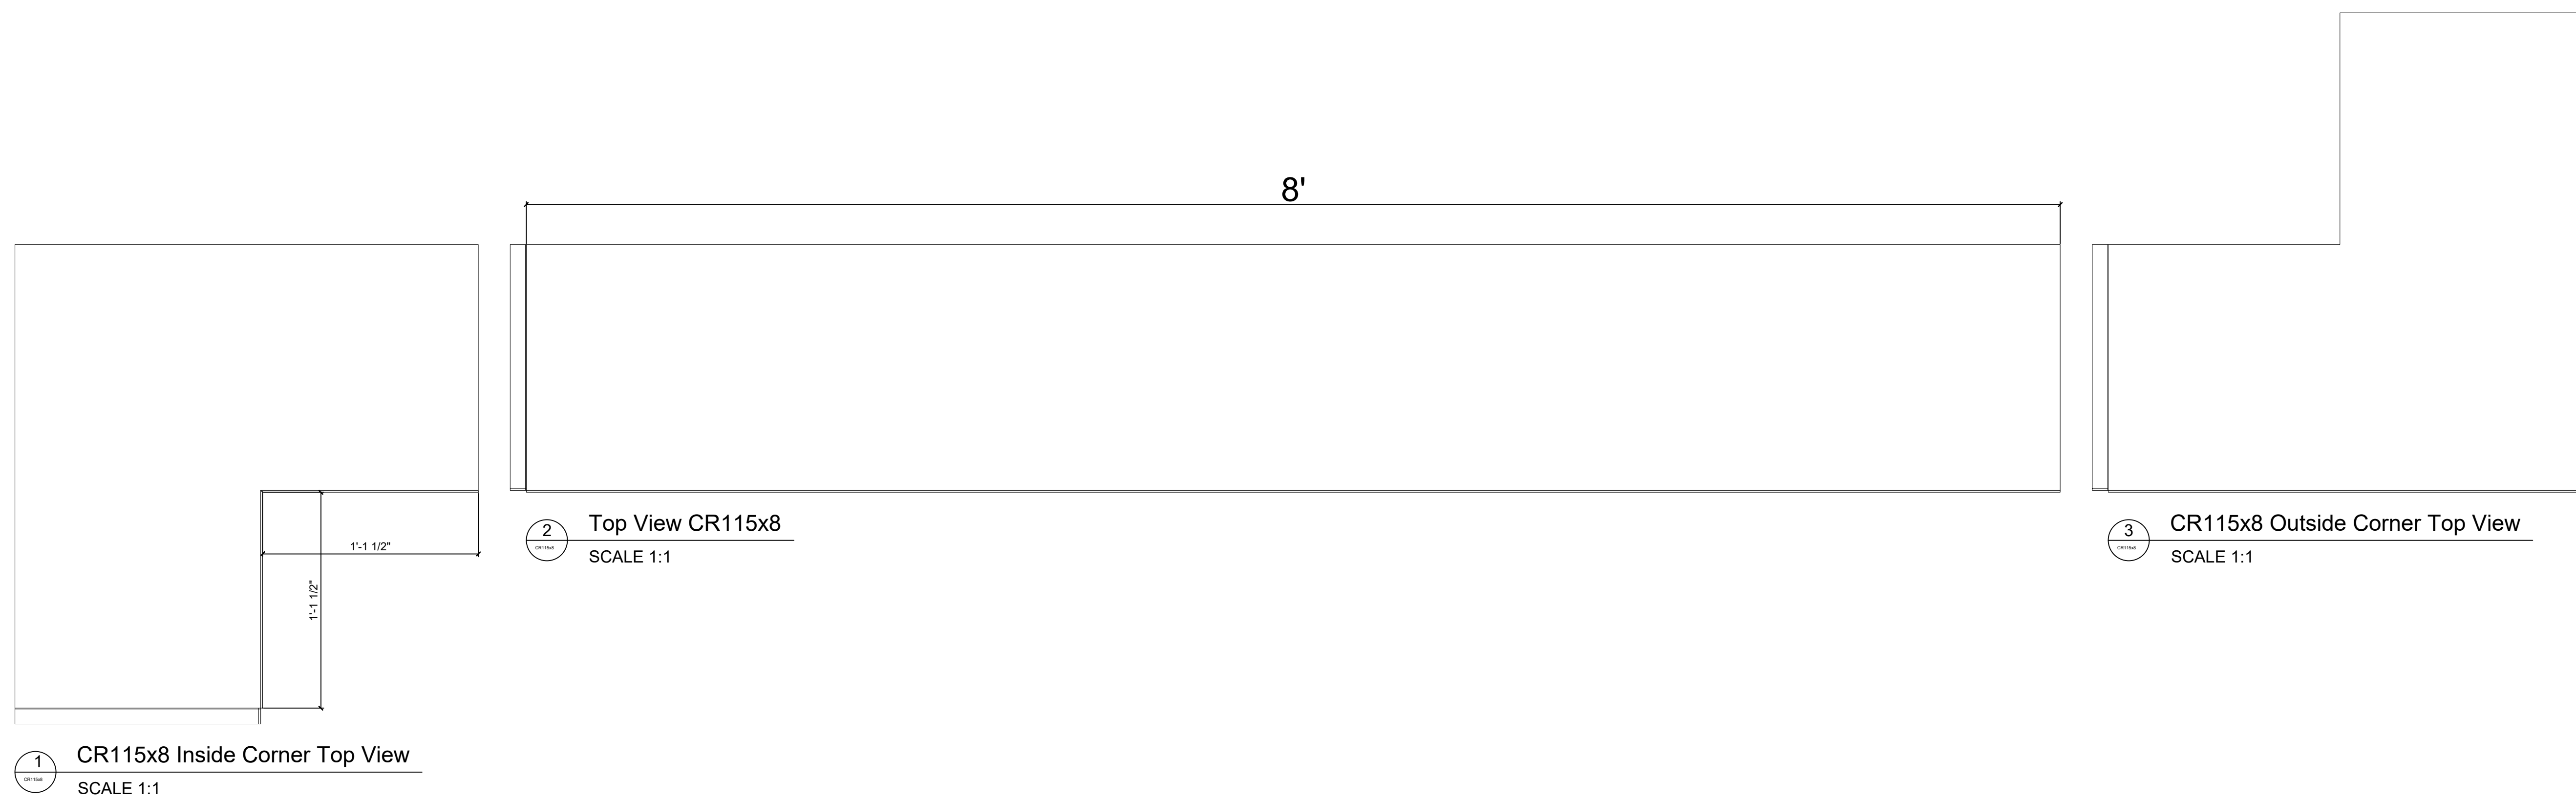

Fiberglass Cornice CR115x8 available in Paint-Grade, Pre-Finished Gel Coat, Stone Finish, or Granite Finish

1' 4-11/16" H x 1' 3-1/2" P x 96" L

Manufactured by Architectural Augmentations, LLC

T. 630-410-1539 F. 877-509-7459

www.frpcornice.com sales@frpcornice.com