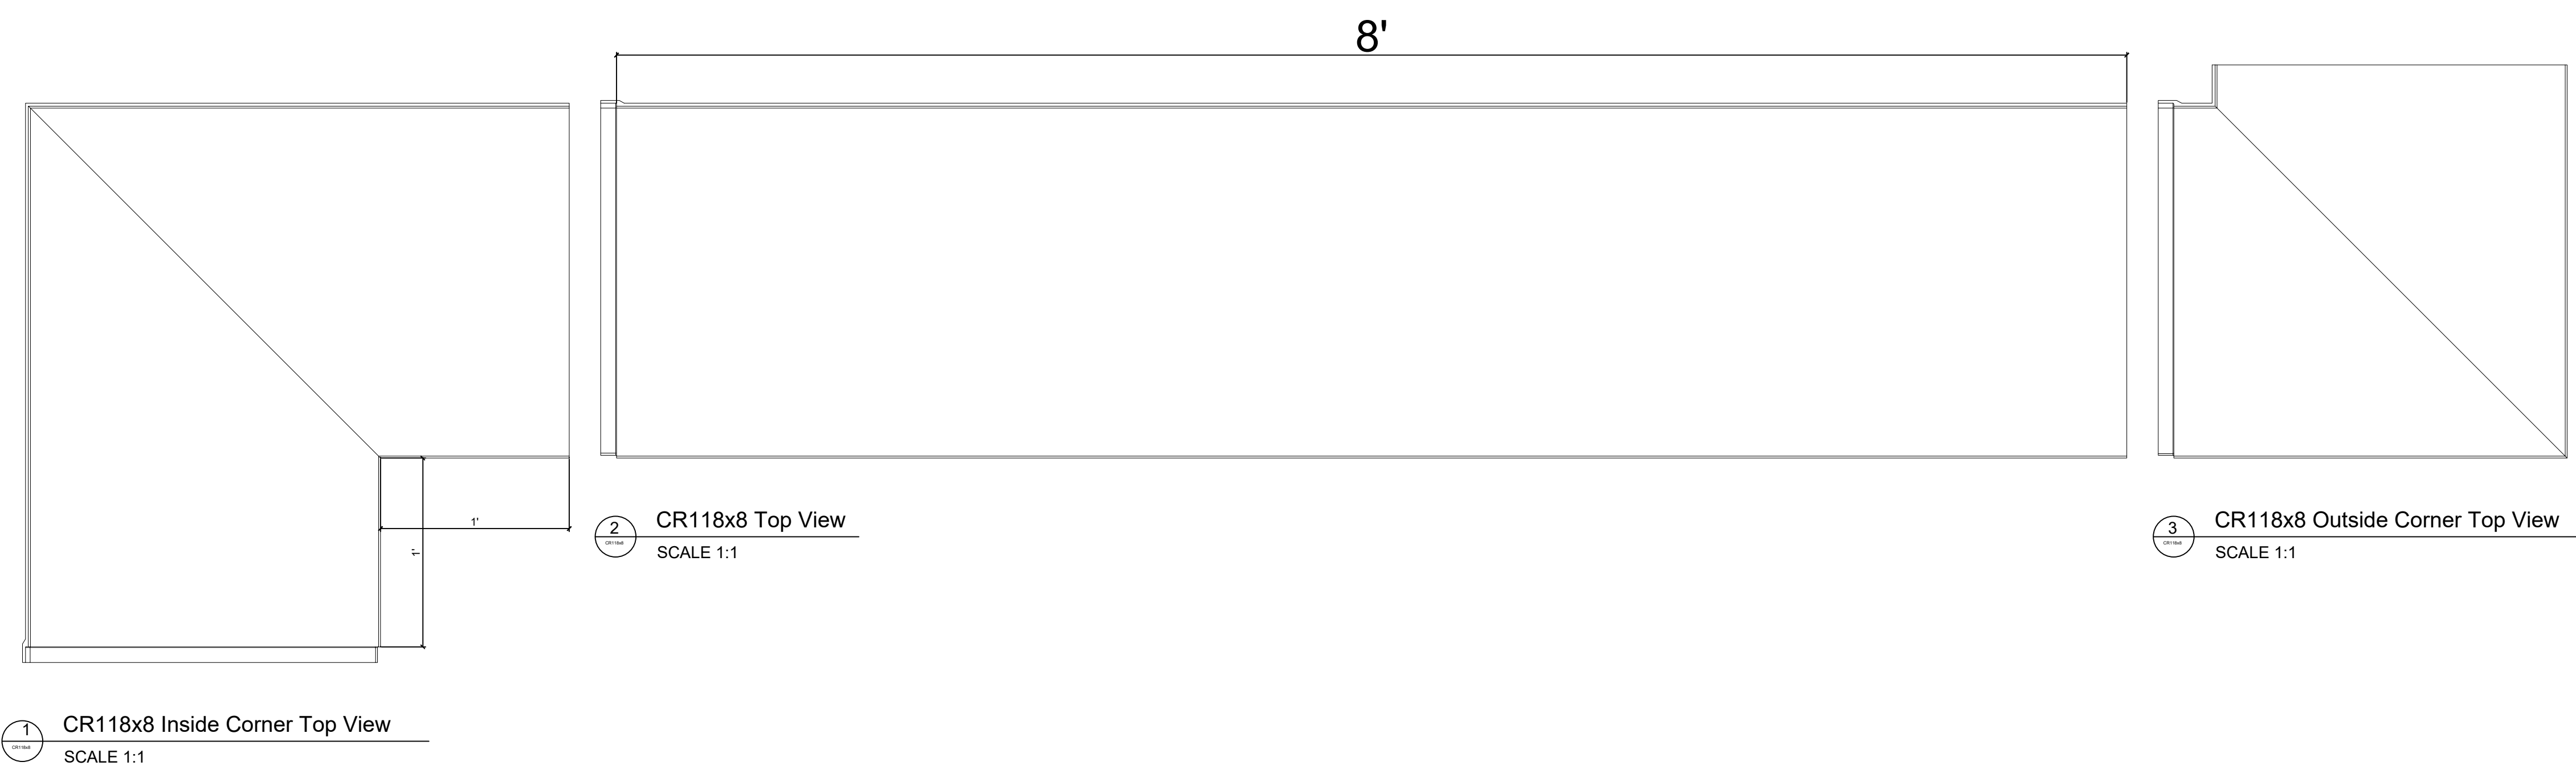

Fiberglass Cornice CR118x8 available in Paint-Grade,
Pre-Finished Gel Coat, Stone Finish, or Granite Finish

2' 2" H x 1' 10-3/4" P x 96" L

Manufactured by Architectural Augmentations, LLC

T. 630-410-1539 F. 877-509-7459

www.frpcornice.com sales@frpcornice.com