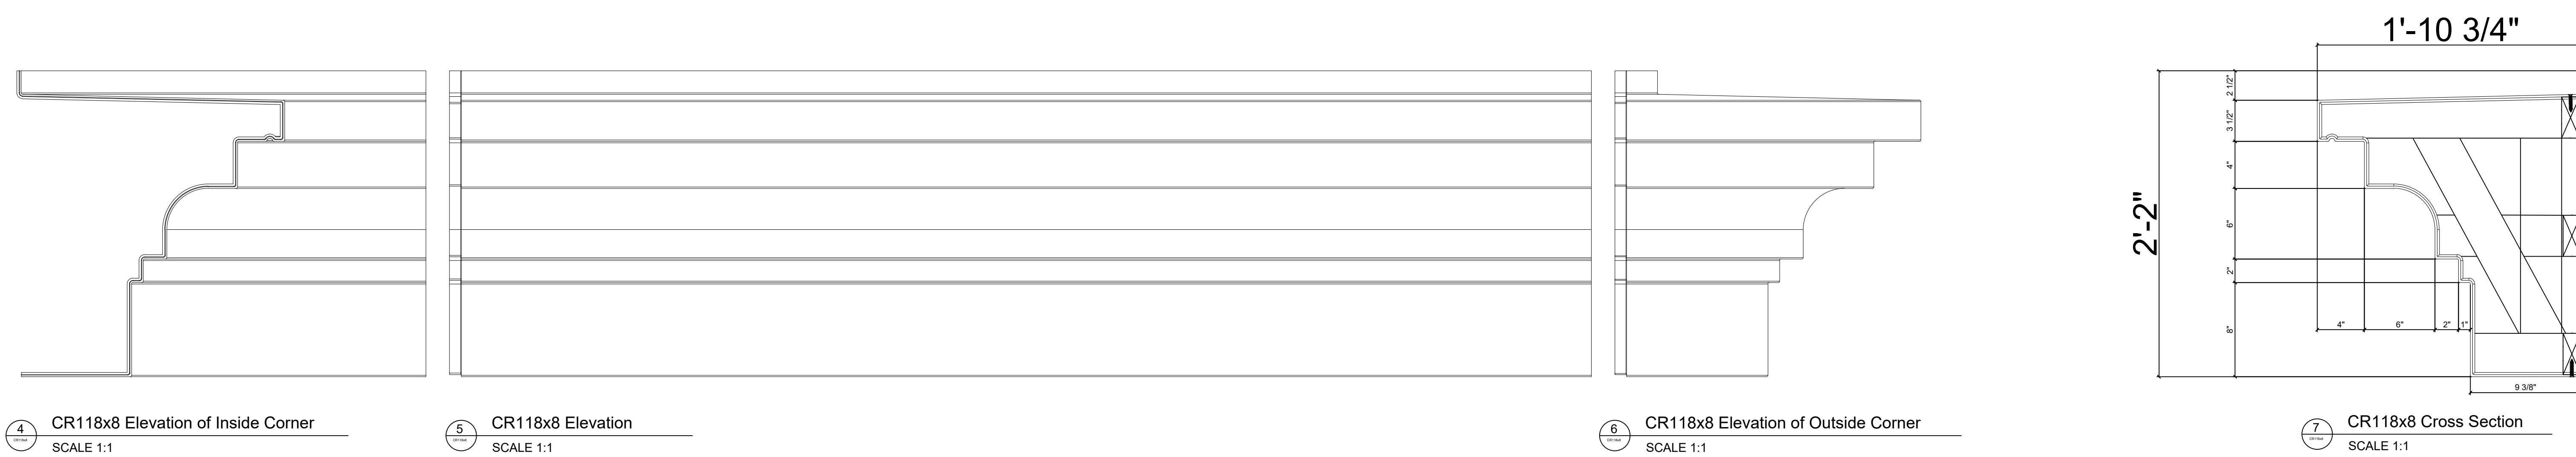

Fiberglass Cornice CR118x8 available in Paint-Grade,
Pre-Finished Gel Coat, Stone Finish, or Granite Finish

2' 2" H x 1' 10-3/4" P x 96" L

Manufactured by Architectural Augmentations, LLC

T. 630-410-1539 F. 877-509-7459

www.frpcornice.com sales@frpcornice.com