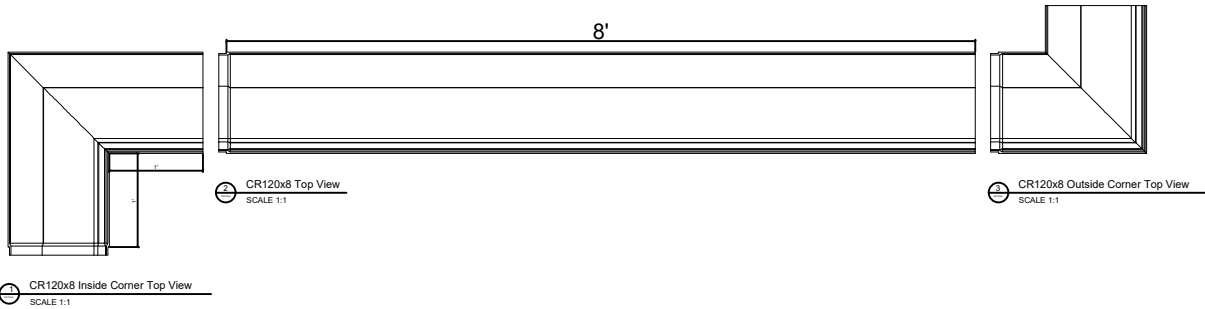

Fiberglass Cornice CR120x8 available in Paint-Grade,
Pre-Finished Gel Coat, Stone Finish, or Granite Finish
2' 11" H x 1' 1" P x 96" L

Manufactured by Architectural Augmentations, LLC
T. 630-410-1539 F. 877-509-7459
www.frpcornice.com sales@frpcornice.com

This is a recommendation. Actual framing to be determined by Engineer.

Typical Lap Joint Detail
Not to Scale