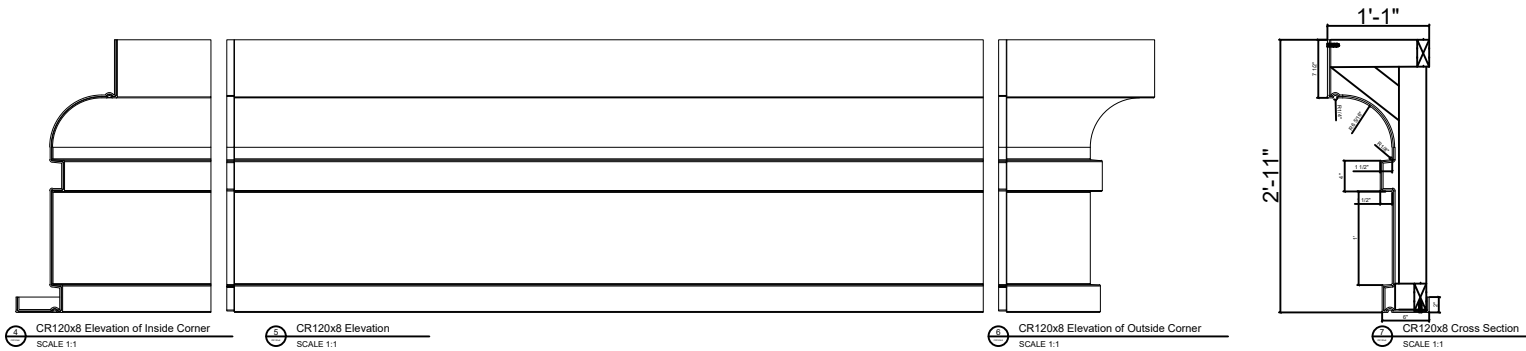

Fiberglass Cornice CR120x8 available in Paint-Grade,
Pre-Finished Gel Coat, Stone Finish, or Granite Finish
2' 11" H x 1' 1" P x 96" L

Manufactured by Architectural Augmentations, LLC
T. 630-410-1539 F. 877-509-7459
www.frpcornice.com sales@frpcornice.com

This is a recommendation. Actual framing to be determined by Engineer.

Typical Lap Joint Detail
Not to Scale