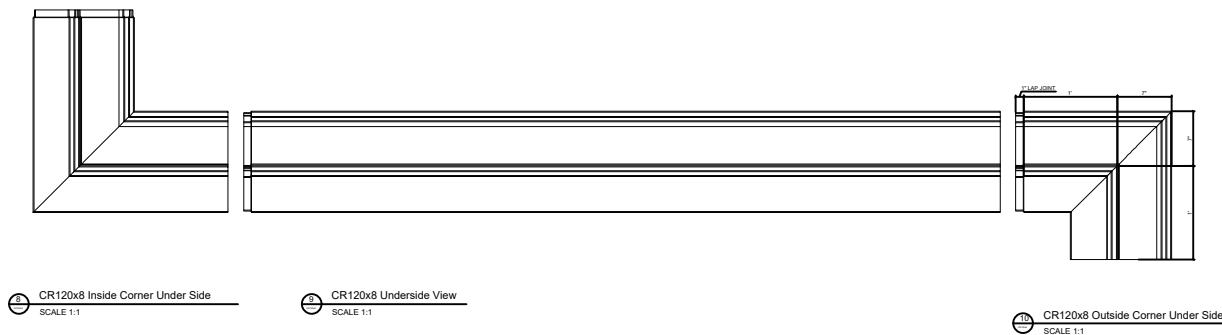

Fiberglass Cornice CR120x8 available in Paint-Grade,
Pre-Finished Gel Coat, Stone Finish, or Granite Finish
2' 11" H x 1' 1" P x 96" L

Manufactured by Architectural Augmentations, LLC
T. 630-410-1539 F. 877-509-7459
www.frpcornice.com sales@frpcornice.com

This is a recommendation. Actual framing to be determined by Engineer.

Typical Lap Joint Detail
Not to Scale