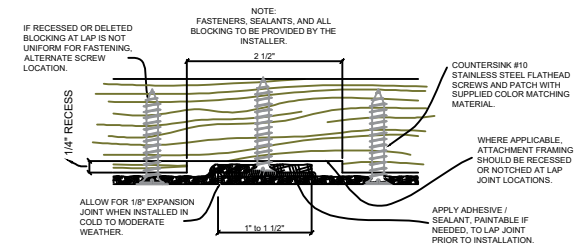

Fiberglass Cornice CR120x8 available in Paint-Grade,
Pre-Finished Gel Coat, Stone Finish, or Granite Finish
2' 11" H x 1' 1" P x 96" L

Manufactured by Architectural Augmentations, LLC
T. 630-410-1539 F. 877-509-7459
www.frpcornice.com sales@frpcornice.com

This is a recommendation. Actual framing to be determined by Engineer.

Typical Lap Joint Detail
Not to Scale