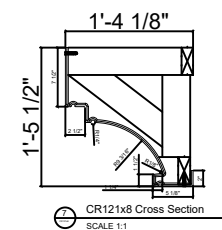

Fiberglass Cornice CR121x8 available in Paint-Grade,  
Pre-Finished Gel Coat, Stone Finish, or Granite Finish

1' 5-1/2" H x 1' 4-1/8" P x 96" L

Manufactured by Architectural Augmentations, LLC

T. 630-410-1539 F. 877-509-7459

www.frpcornice.com sales@frpcornice.com

4 CR121x8 Inside Corner Top View  
SCALE 1:1

This is a recommendation. Actual framing to be determined by Engineer.

11 Typical Lap Joint Detail  
Not to Scale