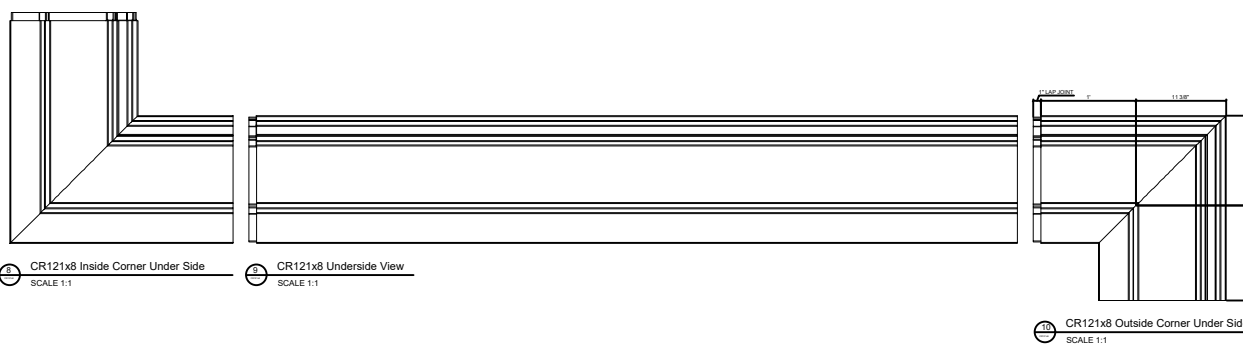

Fiberglass Cornice CR121x8 available in Paint-Grade,  
Pre-Finished Gel Coat, Stone Finish, or Granite Finish

1' 5-1/2" H x 1' 4-1/8" P x 96" L

Manufactured by Architectural Augmentations, LLC

T. 630-410-1539 F. 877-509-7459

www.frpcornice.com sales@frpcornice.com

4 CR121x8 Inside Corner Top View  
SCALE 1:1

This is a recommendation. Actual framing to be determined by Engineer.

11 Typical Lap Joint Detail  
Not to Scale