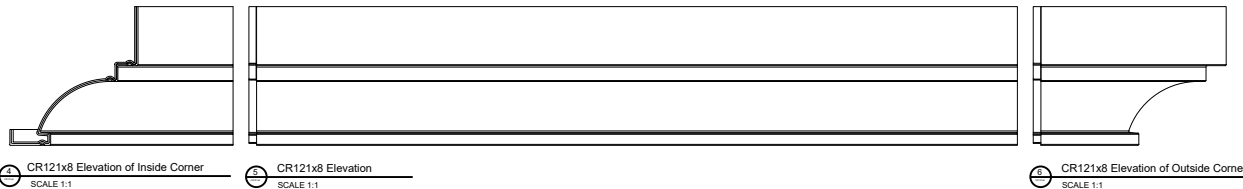

Fiberglass Cornice CR121x8 available in Paint-Grade,  
Pre-Finished Gel Coat, Stone Finish, or Granite Finish

1' 5-1/2" H x 1' 4-1/8" P x 96" L

Manufactured by Architectural Augmentations, LLC

T. 630-410-1539 F. 877-509-7459

www.frpcornice.com sales@frpcornice.com

4 CR121x8 Inside Corner Top View  
SCALE 1:1

This is a recommendation. Actual framing to be determined by Engineer.

11 Typical Lap Joint Detail  
Not to Scale