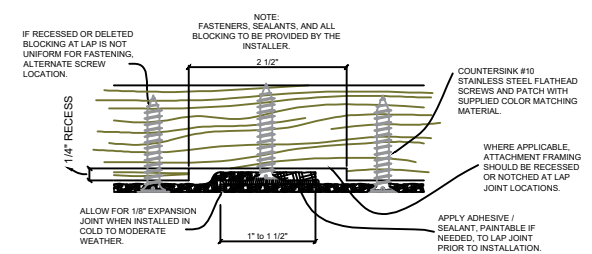

Fiberglass Cornice CR121x8 available in Paint-Grade,  
Pre-Finished Gel Coat, Stone Finish, or Granite Finish

1' 5-1/2" H x 1' 4-1/8" P x 96" L

Manufactured by Architectural Augmentations, LLC

T. 630-410-1539 F. 877-509-7459

www.frpcornice.com sales@frpcornice.com

4 CR121x8 Inside Corner Top View  
SCALE 1:1

This is a recommendation. Actual framing to be determined by Engineer.

11 Typical Lap Joint Detail  
Not to Scale