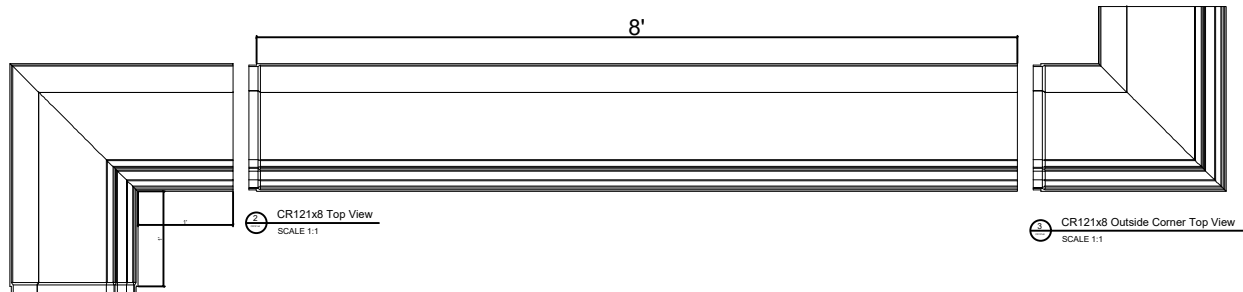

Fiberglass Cornice CR121x8 available in Paint-Grade,  
Pre-Finished Gel Coat, Stone Finish, or Granite Finish

1' 5-1/2" H x 1' 4-1/8" P x 96" L

Manufactured by Architectural Augmentations, LLC

T. 630-410-1539 F. 877-509-7459

www.frpcornice.com sales@frpcornice.com

4 CR121x8 Inside Corner Top View  
SCALE 1:1

This is a recommendation. Actual framing to be determined by Engineer.

11 Typical Lap Joint Detail  
Not to Scale