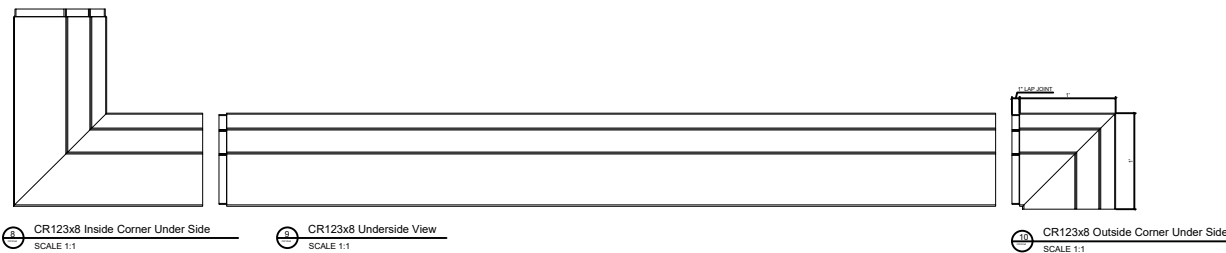

Fiberglass Cornice CR123x8 available in Paint-Grade, Pre-Finished Gel Coat, Stone Finish, or Granite Finish 1' 9-5/8" H x 11-5/8" P x 96" L

Manufactured by Architectural Augmentations, LLC
T. 630-410-1539 F. 877-509-7459
www.frpcornice.com sales@frpcornice.com

This is a recommendation. Actual framing to be determined by Engineer.

11 Typical Lap Joint Detail
Not to Scale