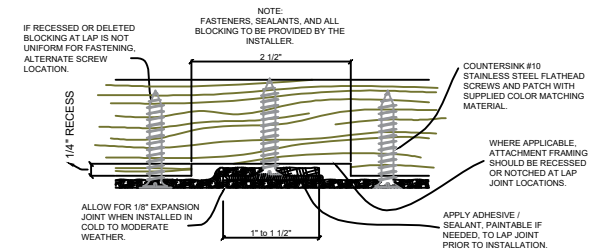

Fiberglass Cornice CR123x8 available in Paint-Grade, Pre-Finished Gel Coat, Stone Finish, or Granite Finish 1' 9-5/8" H x 11-5/8" P x 96" L

Manufactured by Architectural Augmentations, LLC
T. 630-410-1539 F. 877-509-7459
www.frpcornice.com sales@frpcornice.com

This is a recommendation. Actual framing to be determined by Engineer.

11 Typical Lap Joint Detail
Not to Scale