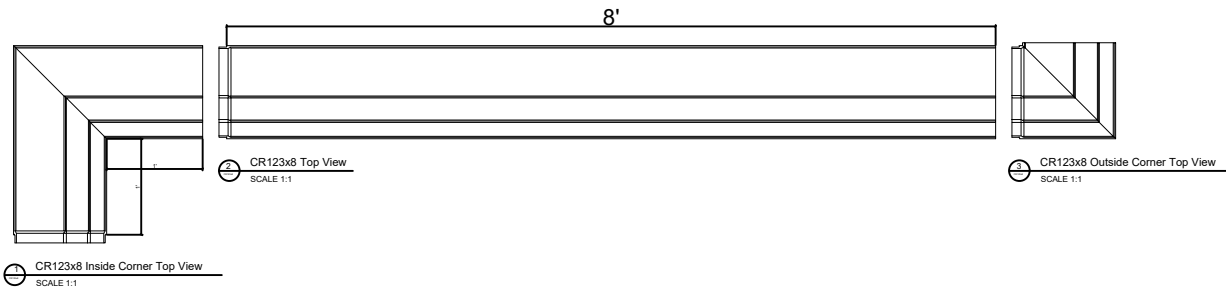

Fiberglass Cornice CR123x8 available in Paint-Grade, Pre-Finished Gel Coat, Stone Finish, or Granite Finish 1' 9-5/8" H x 11-5/8" P x 96" L

Manufactured by Architectural Augmentations, LLC
T. 630-410-1539 F. 877-509-7459
www.frpcornice.com sales@frpcornice.com

This is a recommendation. Actual framing to be determined by Engineer.

11 Typical Lap Joint Detail
Not to Scale