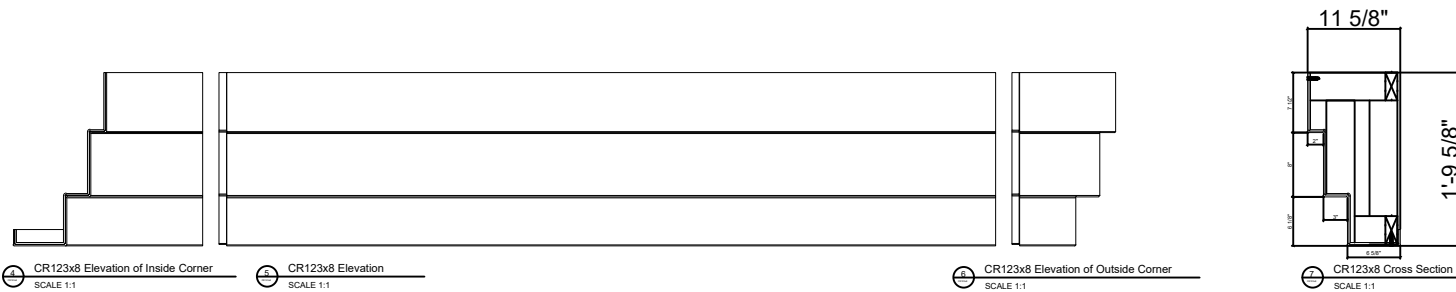

Fiberglass Cornice CR123x8 available in Paint-Grade, Pre-Finished Gel Coat, Stone Finish, or Granite Finish 1' 9-5/8" H x 11-5/8" P x 96" L

Manufactured by Architectural Augmentations, LLC
T. 630-410-1539 F. 877-509-7459
www.frpcornice.com sales@frpcornice.com

This is a recommendation. Actual framing to be determined by Engineer.

11 Typical Lap Joint Detail
Not to Scale