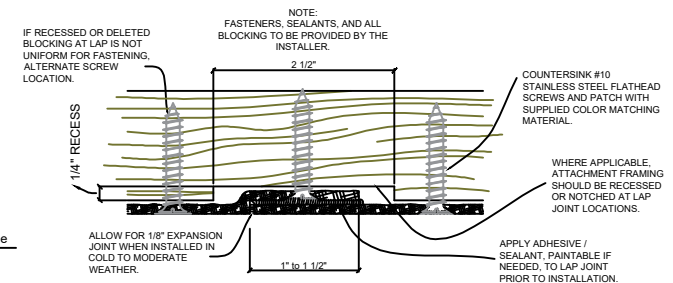

Fiberglass Cornice CR124x8 available in Paint-Grade, Pre-Finished Gel Coat, Stone Finish, or Granite Finish

7" H x 6-3/4" P x 96" L

Manufactured by Architectural Augmentations, LLC

T. 630-410-1539 F. 877-509-7459

www.frpcornice.com sales@frpcornice.com

This is a recommendation. Actual framing to be determined by Engineer.

11 Typical Lap Joint Detail
Not to Scale