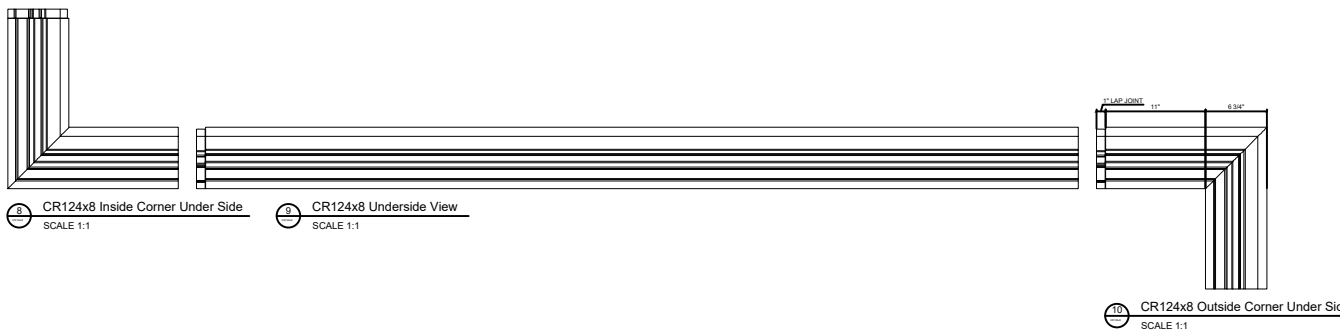

Fiberglass Cornice CR124x8 available in Paint-Grade, Pre-Finished Gel Coat, Stone Finish, or Granite Finish

7" H x 6-3/4" P x 96" L

Manufactured by Architectural Augmentations, LLC

T. 630-410-1539 F. 877-509-7459

www.frpcornice.com sales@frpcornice.com

This is a recommendation. Actual framing to be determined by Engineer.

11 Typical Lap Joint Detail
Not to Scale