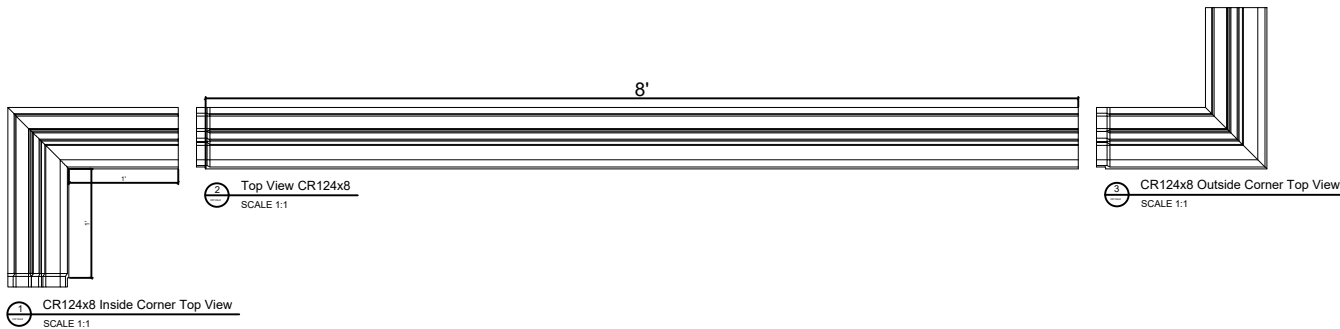

Fiberglass Cornice CR124x8 available in Paint-Grade, Pre-Finished Gel Coat, Stone Finish, or Granite Finish

7" H x 6-3/4" P x 96" L

Manufactured by Architectural Augmentations, LLC

T. 630-410-1539 F. 877-509-7459

www.frpcornice.com sales@frpcornice.com