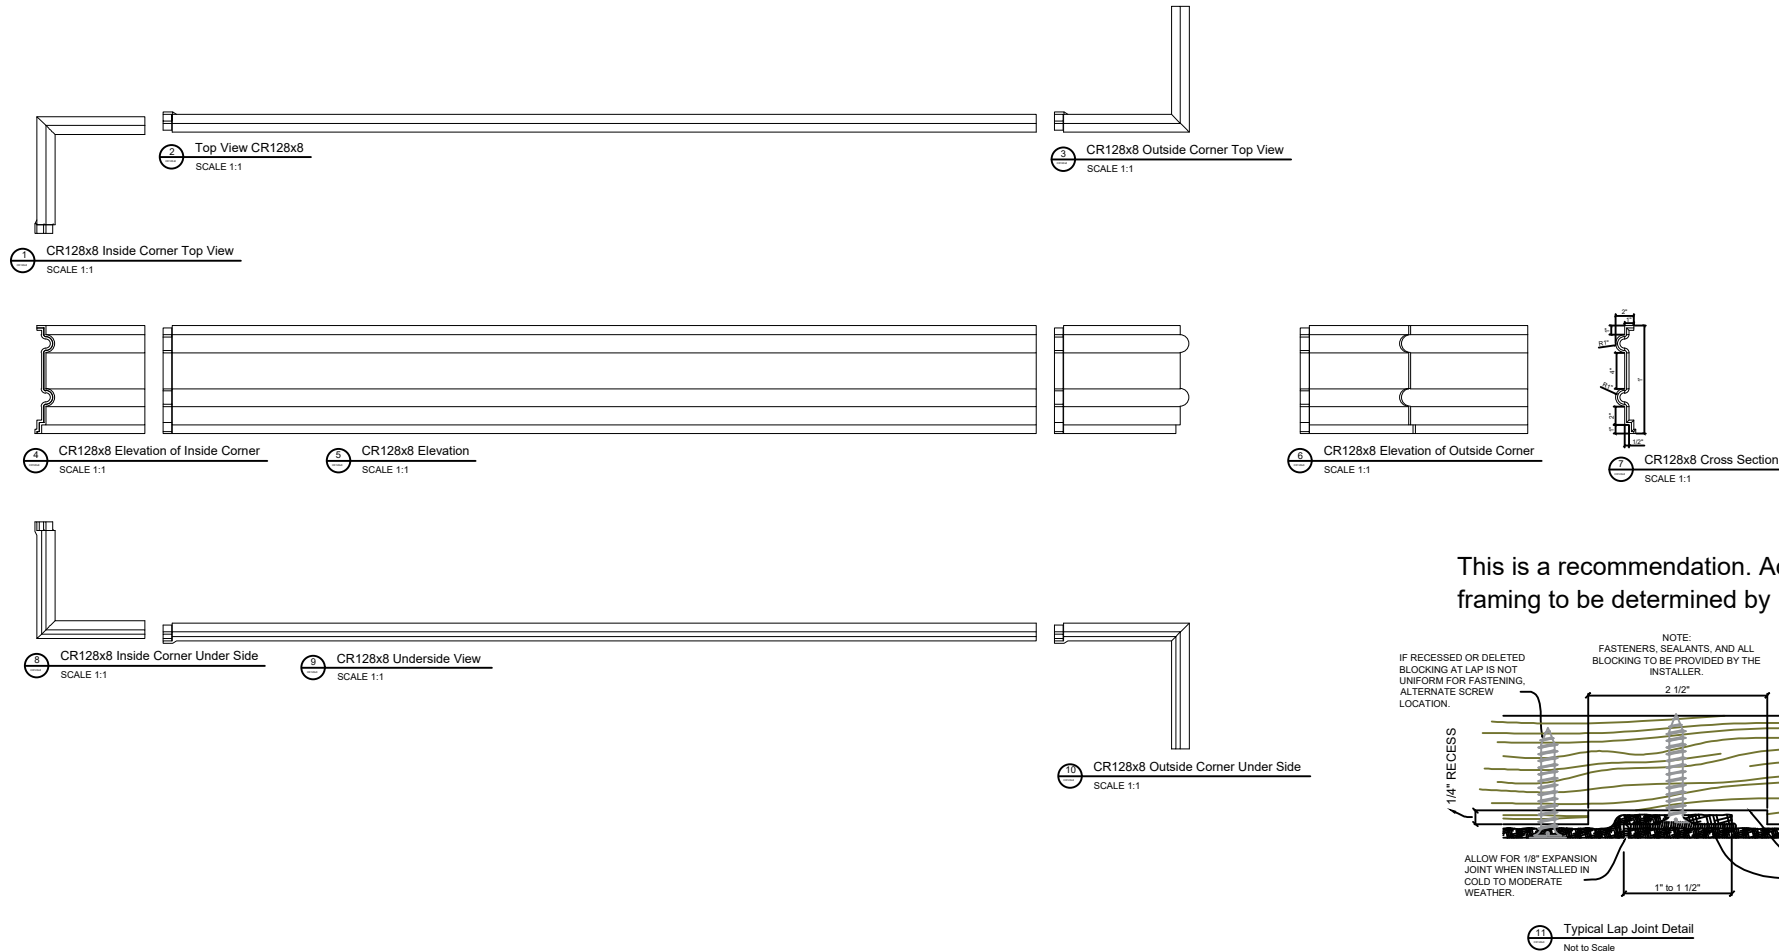

Fiberglass Cornice CR128x8 available in Paint-Grade, Pre-Finished Gel Coat, Stone Finish, or Granite Finish

1' H x 2" P x 96" L

Manufactured by Architectural Augmentations, LLC

T. 630-410-1539 F. 877-509-7459

www.frpcornice.com sales@frpcornice.com

This is a recommendation. Actual framing to be determined by Engineer.