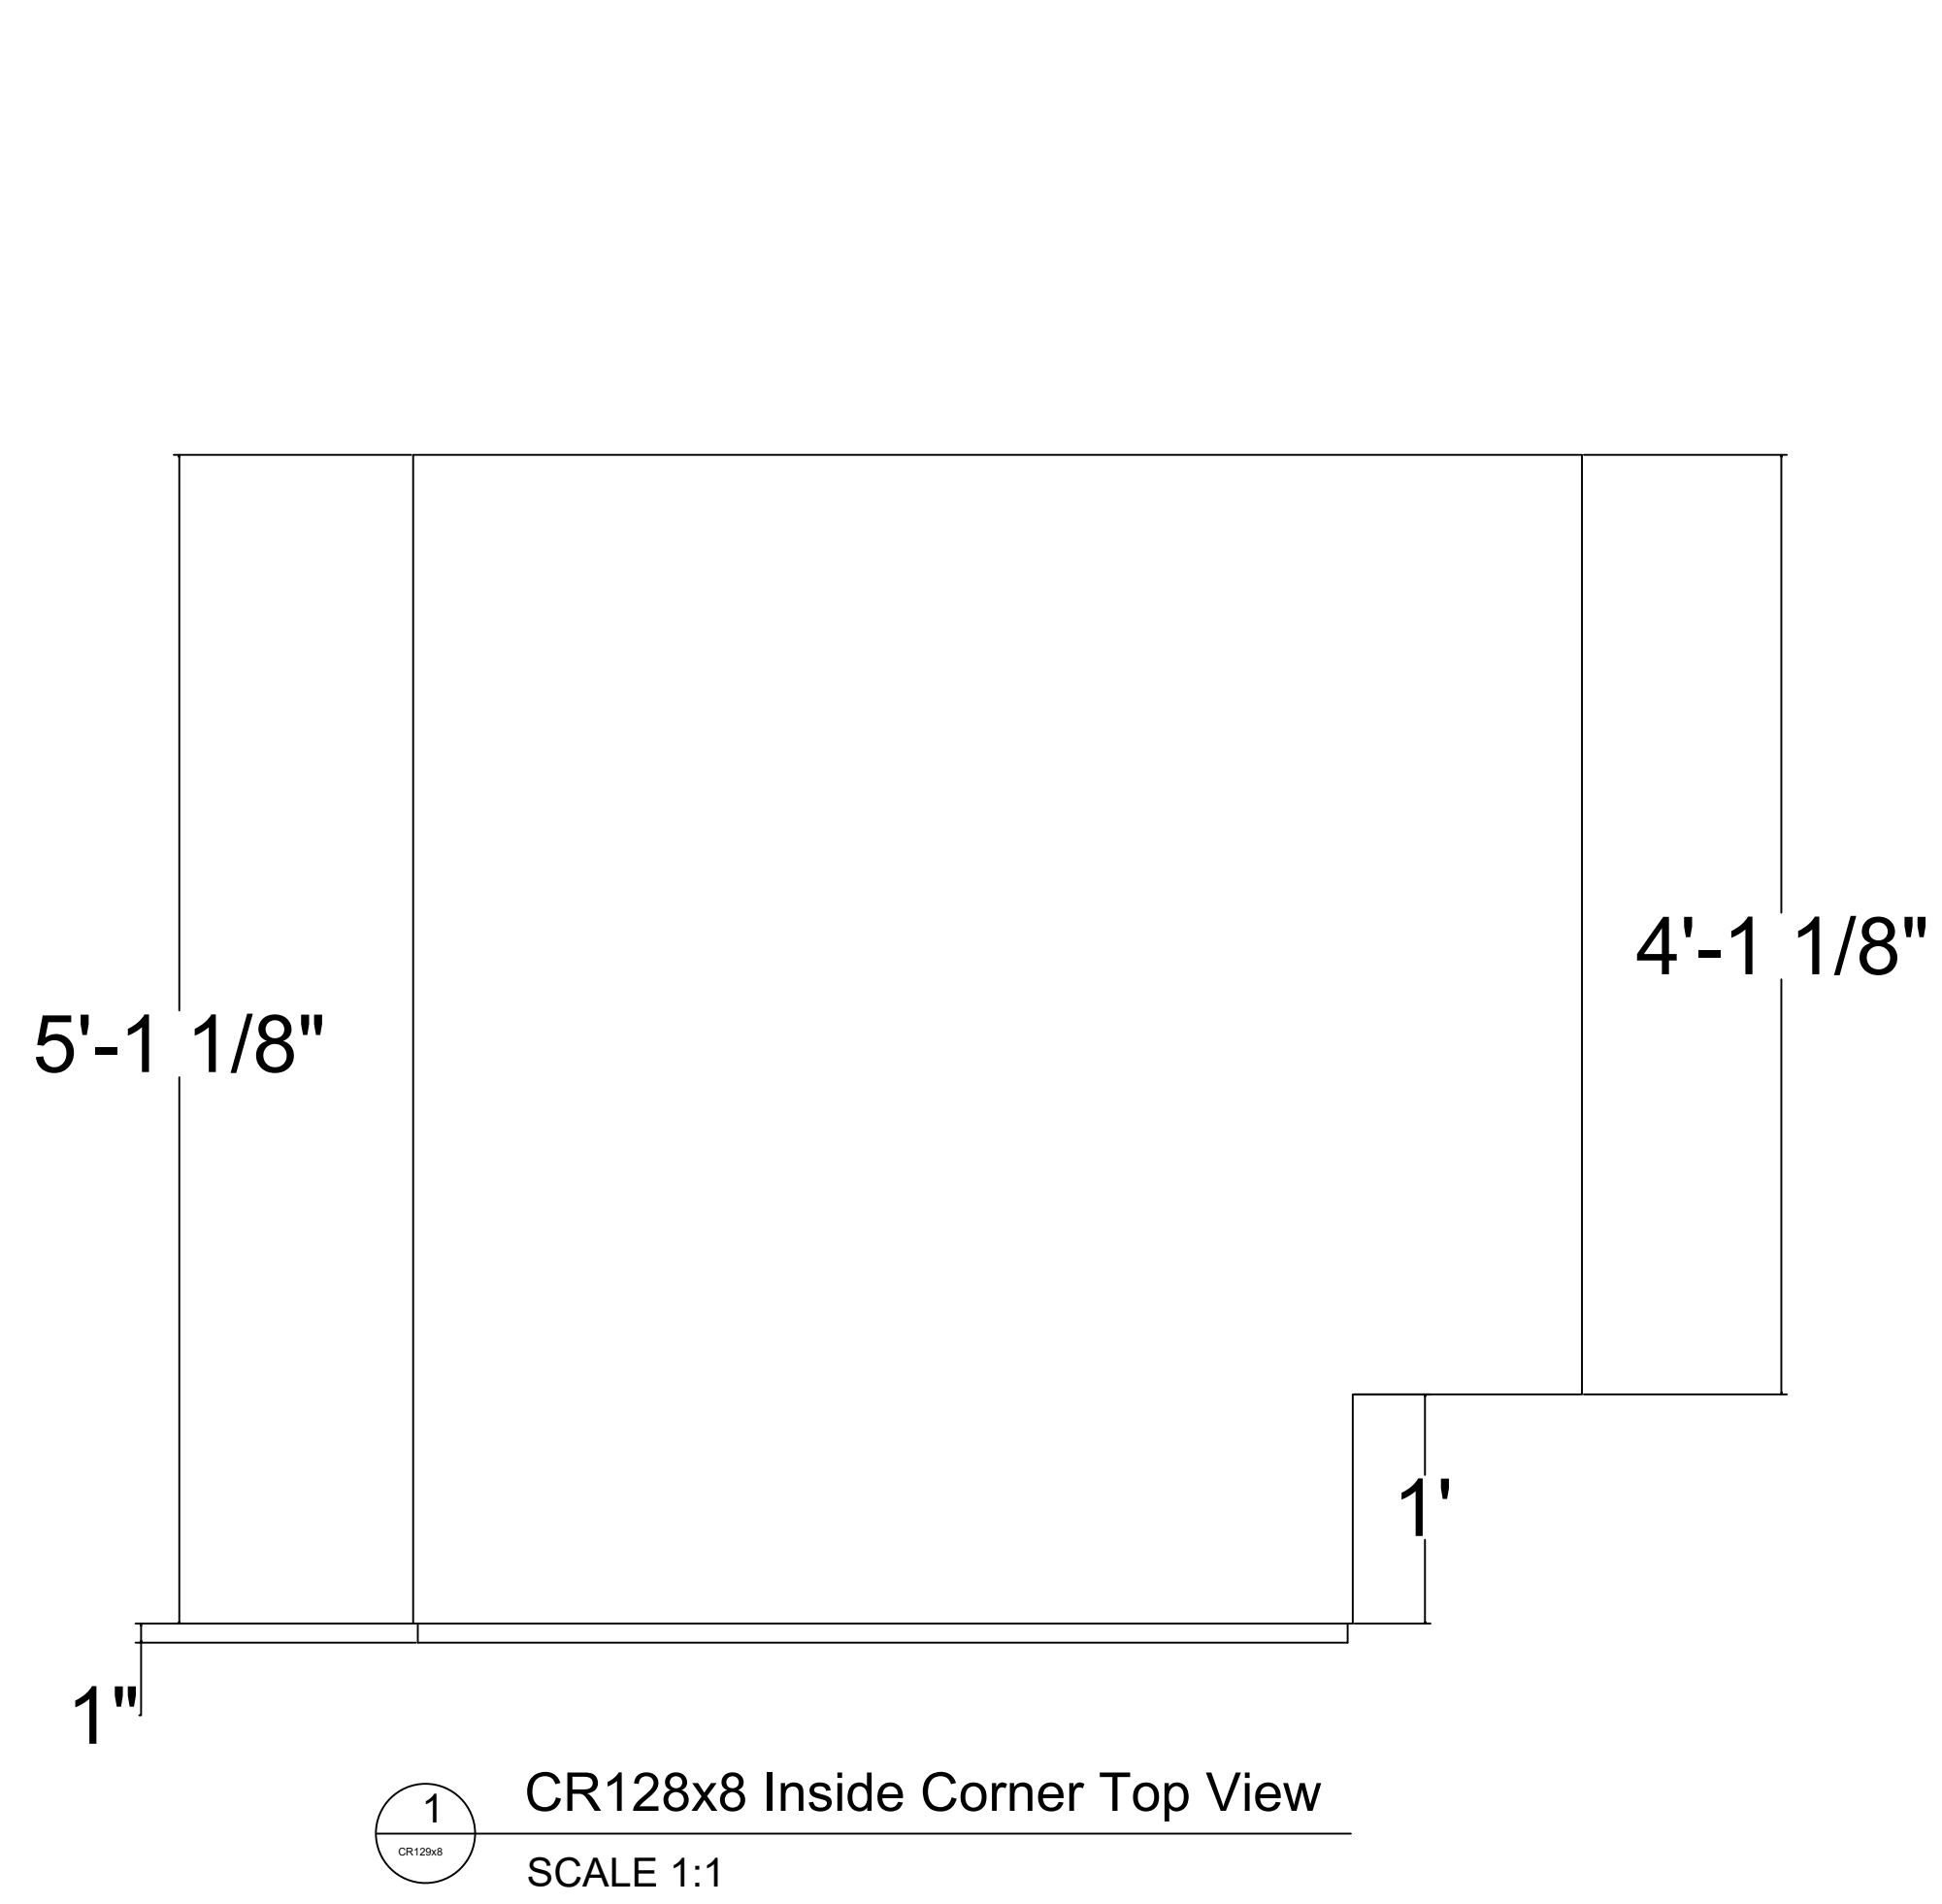

Fiberglass Cornice CR129x8 available in Paint-Grade,
 Pre-Finished Gel Coat, Stone Finish, or Granite Finish
 3' 5-3/4" H x 4' 1-1/8" P x 96" L
 Manufactured by Architectural Augmentations, LLC
 T. 630-410-1539 F. 877-509-7459
 www.frpcornice.com sales@frpcornice.com