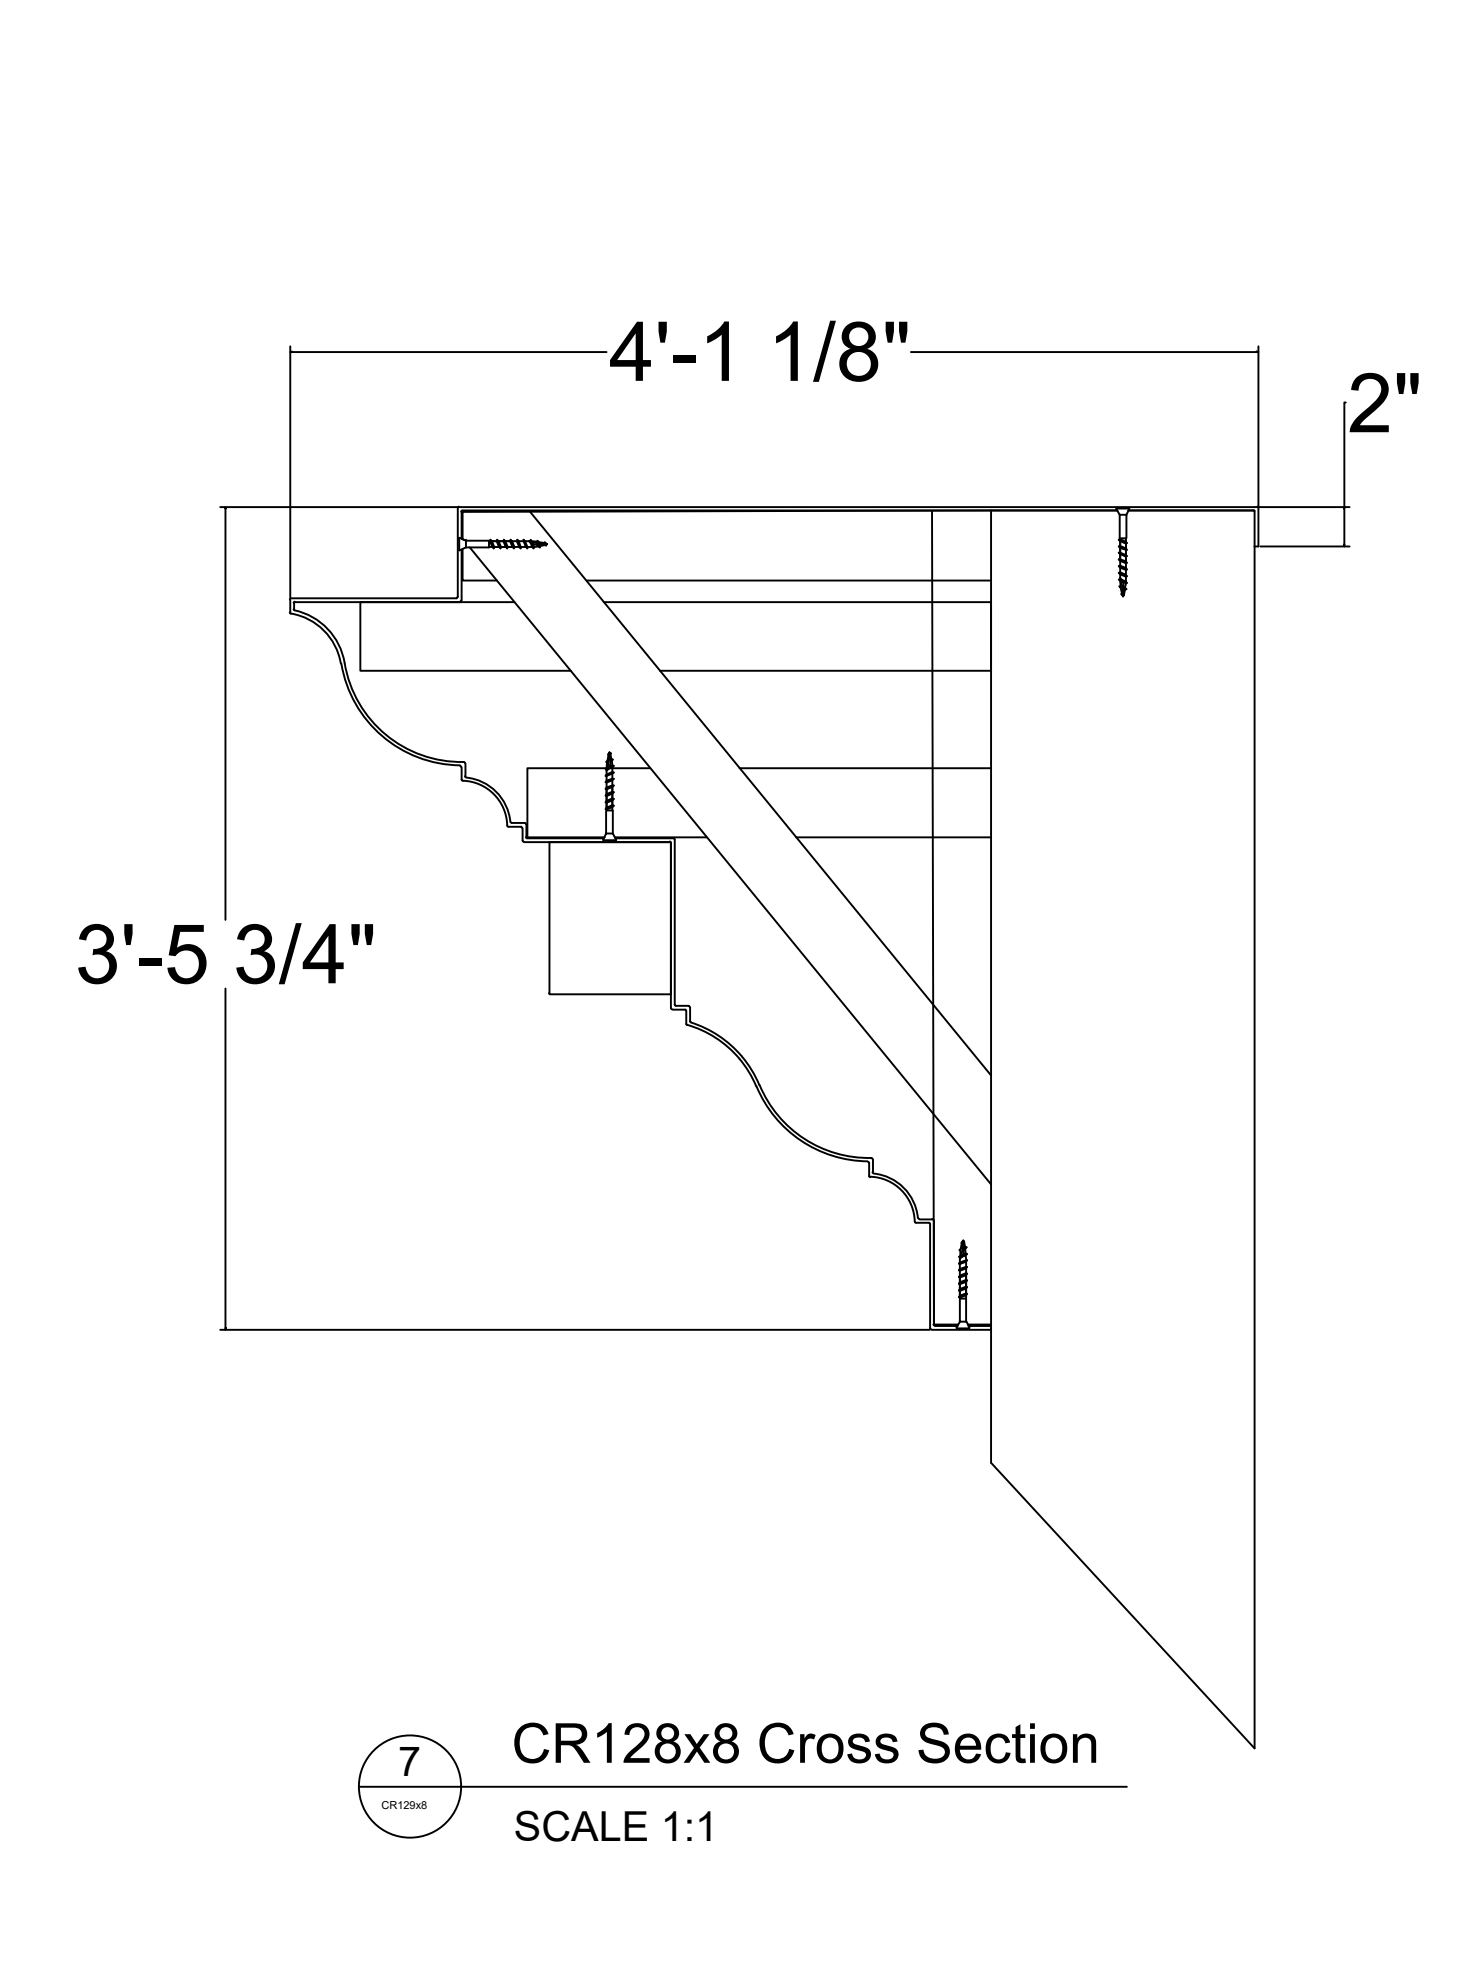

Fiberglass Cornice CR129x8 available in Paint-Grade,
 Pre-Finished Gel Coat, Stone Finish, or Granite Finish
 3' 5-3/4" H x 4' 1-1/8" P x 96" L
 Manufactured by Architectural Augmentations, LLC
 T. 630-410-1539 F. 877-509-7459
 www.frpcornice.com sales@frpcornice.com