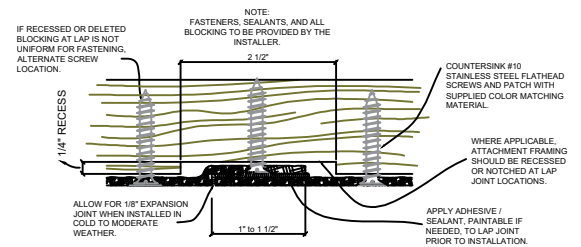

CR130x4 Inside Corner Top View
 SCALE 1:1

CR130x4 Outside Corner Top View
 SCALE 1:1

CR130x4 Elevation of Inside Corner
 SCALE 1:1

CR130x4 Elevation
 SCALE 1:1

CR130x4 Elevation of Outside Corner
 SCALE 1:1

CR130x4 Cross Section

CR130x4 Inside Corner Under Side
 SCALE 1:1

CR130x4 Underside View
 SCALE 1:1

CR130x4 Outside Corner Under Side
 SCALE 1:1

This is a recommendation. Actual framing to be determined by Engineer.

Typical Lap Joint Detail
 Not to Scale