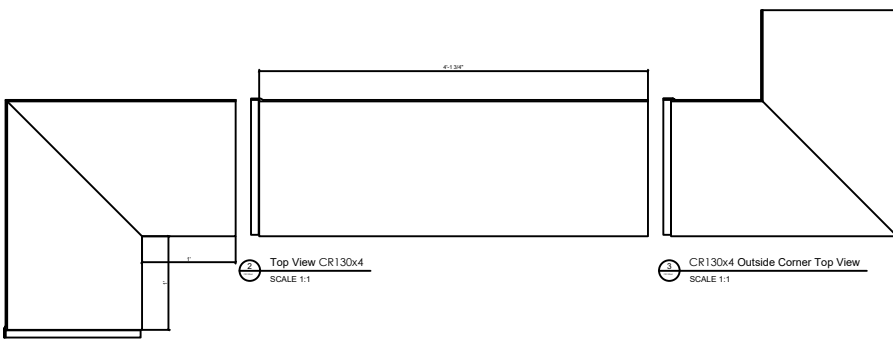

Fiberglass Cornice CR130x4 available in Paint-Grade,
 Pre-Finished Gel Coat, Stone Finish, or Granite Finish
 1'-11 1/2" H x 1'-5 7/16" P x 49" 3/4" L
 Manufactured by Architectural Augmentations, LLC
 T. 630-410-1539 F. 877-509-7459
 www.frpcornice.com sales@frpcornice.com

CR130x4 Inside Corner Top View
 SCALE 1:1

CR130x4 Outside Corner Top View
 SCALE 1:1

CR130x4 Elevation of Inside Corner
 SCALE 1:1

CR130x4 Elevation
 SCALE 1:1

CR130x4 Elevation of Outside Corner
 SCALE 1:1

CR130x4 Cross Section

CR130x4 Inside Corner Under Side
 SCALE 1:1

CR130x4 Underside View
 SCALE 1:1

CR130x4 Outside Corner Under Side
 SCALE 1:1

This is a recommendation. Actual framing to be determined by Engineer.

Typical Lap Joint Detail
 Not to Scale