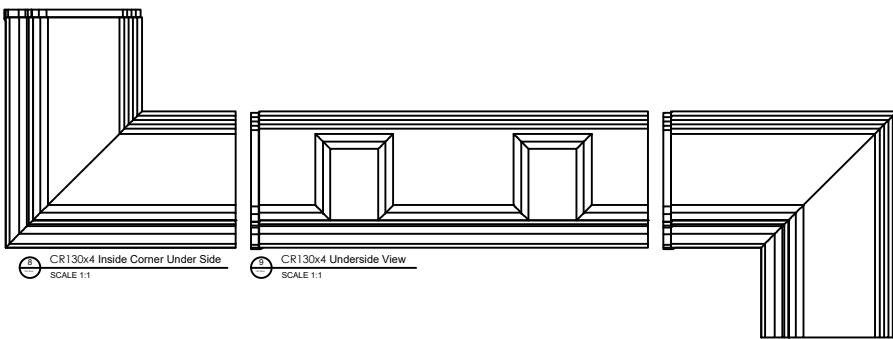

CR130x4 Inside Corner Top View
 SCALE 1:1

CR130x4 Outside Corner Top View
 SCALE 1:1

CR130x4 Elevation of Inside Corner
 SCALE 1:1

CR130x4 Elevation
 SCALE 1:1

CR130x4 Elevation of Outside Corner
 SCALE 1:1

CR130x4 Cross Section

CR130x4 Inside Corner Under Side
 SCALE 1:1

CR130x4 Underside View
 SCALE 1:1

CR130x4 Outside Corner Under Side
 SCALE 1:1

This is a recommendation. Actual framing to be determined by Engineer.

Typical Lap Joint Detail
 Not to Scale