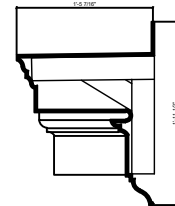

CR130x4 Inside Corner Top View
 SCALE 1:1

CR130x4 Outside Corner Top View
 SCALE 1:1

CR130x4 Elevation of Inside Corner
 SCALE 1:1

CR130x4 Elevation
 SCALE 1:1

CR130x4 Elevation of Outside Corner
 SCALE 1:1

CR130x4 Cross Section

CR130x4 Inside Corner Under Side
 SCALE 1:1

CR130x4 Underside View
 SCALE 1:1

CR130x4 Outside Corner Under Side
 SCALE 1:1

This is a recommendation. Actual framing to be determined by Engineer.

Typical Lap Joint Detail
 Not to Scale