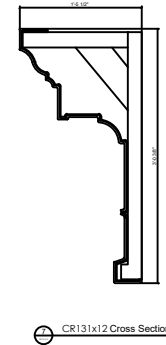

Fiberglass Cornice CR131x12 available in Paint-Grade,
 Pre-Finished Gel Coat, Stone Finish, or Granite Finish
 3'-0 3/8" H x 1'-5 1/2" P x 144" L
 Manufactured by Architectural Augmentations, LLC
 T. 630-410-1539 F. 877-509-7459
 www.frpcornice.com sales@frpcornice.com

This is a recommendation. Actual framing to be determined by Engineer.