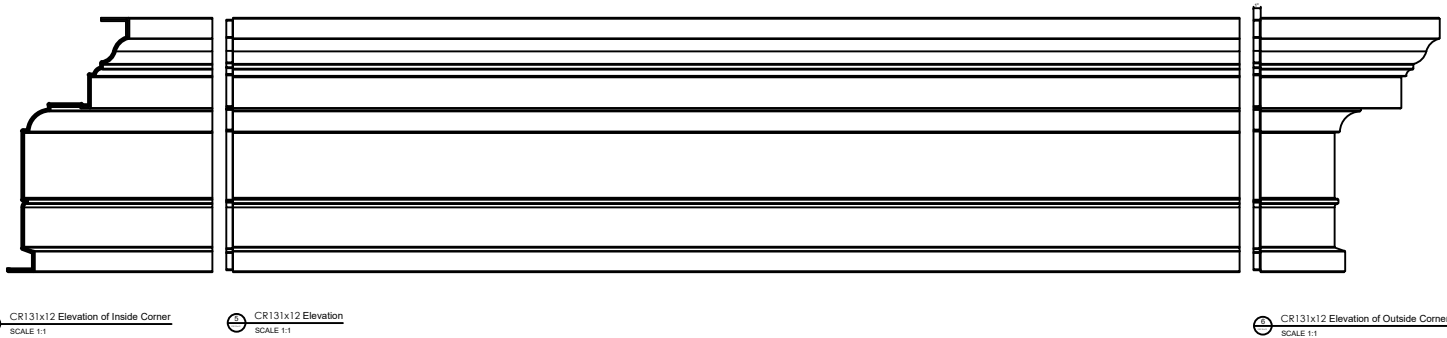

Fiberglass Cornice CR131x12 available in Paint-Grade,
 Pre-Finished Gel Coat, Stone Finish, or Granite Finish
 3'-0 3/8" H x 1'-5 1/2" P x 144" L
 Manufactured by Architectural Augmentations, LLC
 T. 630-410-1539 F. 877-509-7459
 www.frpcornice.com sales@frpcornice.com