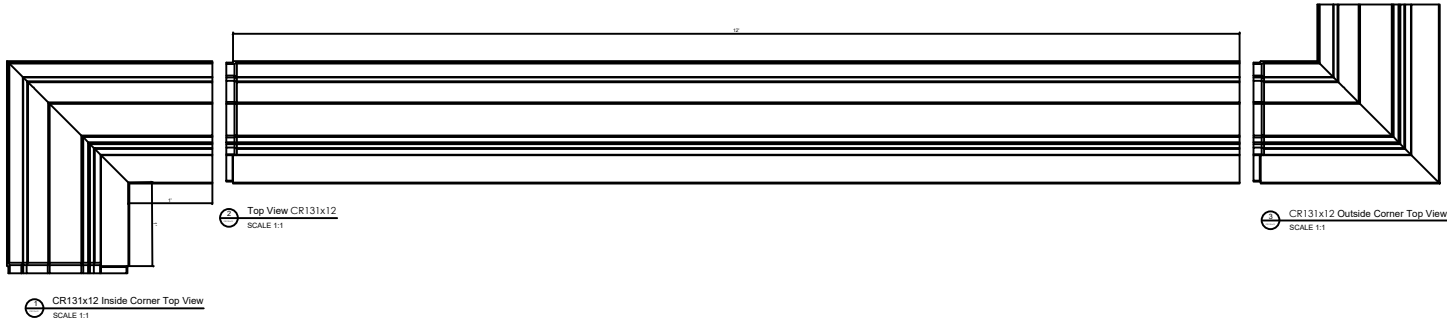

Fiberglass Cornice CR131x12 available in Paint-Grade,
 Pre-Finished Gel Coat, Stone Finish, or Granite Finish
 3'-0 3/8" H x 1'-5 1/2" P x 144" L
 Manufactured by Architectural Augmentations, LLC
 T. 630-410-1539 F. 877-509-7459
 www.frpcornice.com sales@frpcornice.com

This is a recommendation. Actual framing to be determined by Engineer.