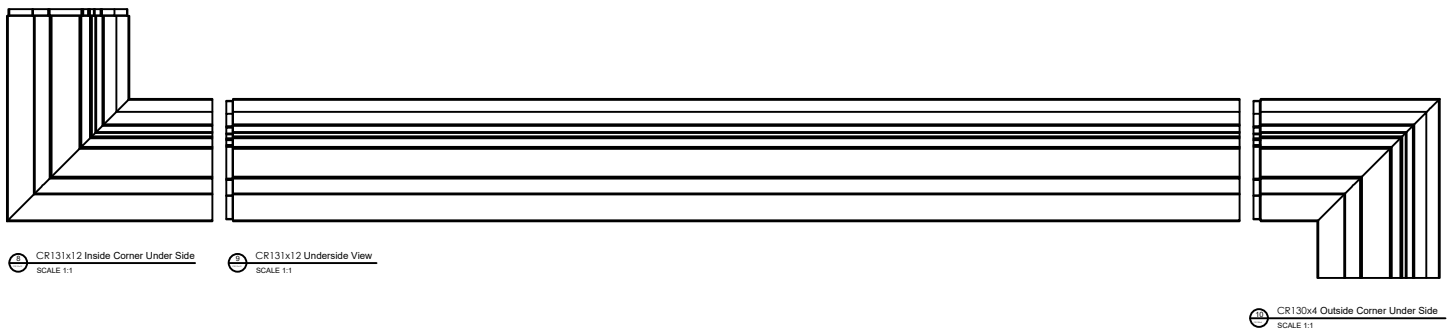

Fiberglass Cornice CR131x12 available in Paint-Grade,
 Pre-Finished Gel Coat, Stone Finish, or Granite Finish
 3'-0 3/8" H x 1'-5 1/2" P x 144" L
 Manufactured by Architectural Augmentations, LLC
 T. 630-410-1539 F. 877-509-7459
 www.frpcornice.com sales@frpcornice.com

This is a recommendation. Actual framing to be determined by Engineer.