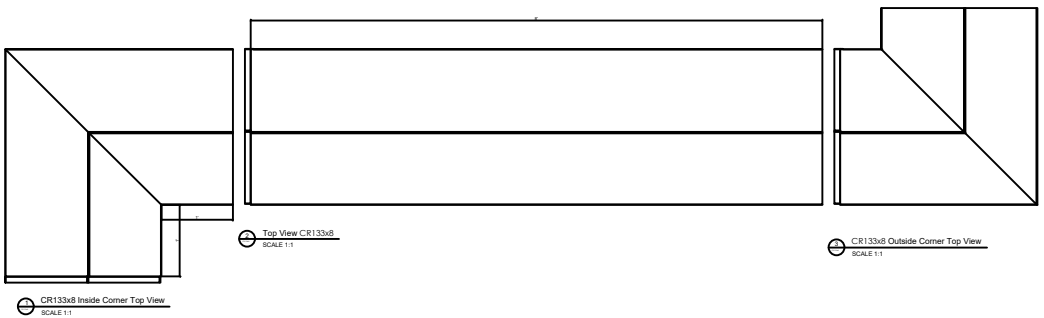

Fiberglass Cornice CR133x8 available in Paint-Grade,
 Pre-Finished Gel Coat, Stone Finish, or Granite Finish
 2'-11" H x 2'-2 3/16" P x 96" L
 Manufactured by Architectural Augmentations, LLC
 T. 630-410-1539 F. 877-509-7459
 www.frpcornice.com sales@frpcornice.com