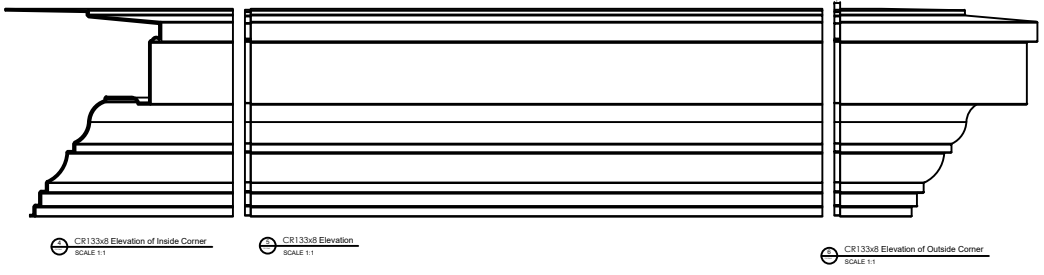

Fiberglass Cornice CR133x8 available in Paint-Grade,
 Pre-Finished Gel Coat, Stone Finish, or Granite Finish
 2'-11" H x 2'-2 3/16" P x 96" L
 Manufactured by Architectural Augmentations, LLC
 T. 630-410-1539 F. 877-509-7459
 www.frpcornice.com sales@frpcornice.com

This is a recommendation. Actual framing to be determined by Engineer.