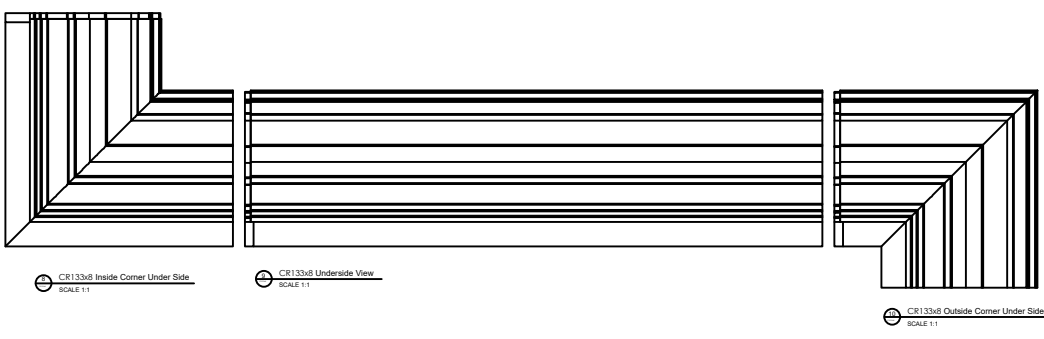

Fiberglass Cornice CR133x8 available in Paint-Grade,
 Pre-Finished Gel Coat, Stone Finish, or Granite Finish
 2'-11" H x 2'-2 3/16" P x 96" L
 Manufactured by Architectural Augmentations, LLC
 T. 630-410-1539 F. 877-509-7459
 www.frpcornice.com sales@frpcornice.com

This is a recommendation. Actual framing to be determined by Engineer.