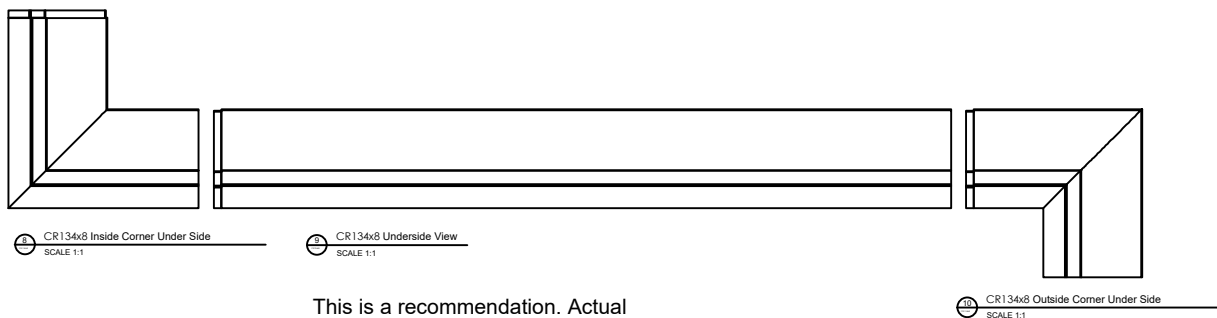

Fiberglass Cornice CR134x8 available in Paint-Grade,
Pre-Finished Gel Coat, Stone Finish, or Granite Finish
1'-5" H x 1'-1" P x 96" L

Manufactured by Architectural Augmentations, LLC

T. 630-410-1539 F. 877-509-7459

www.frpcornice.com sales@frpcornice.com

This is a recommendation. Actual framing to be determined by Engineer.