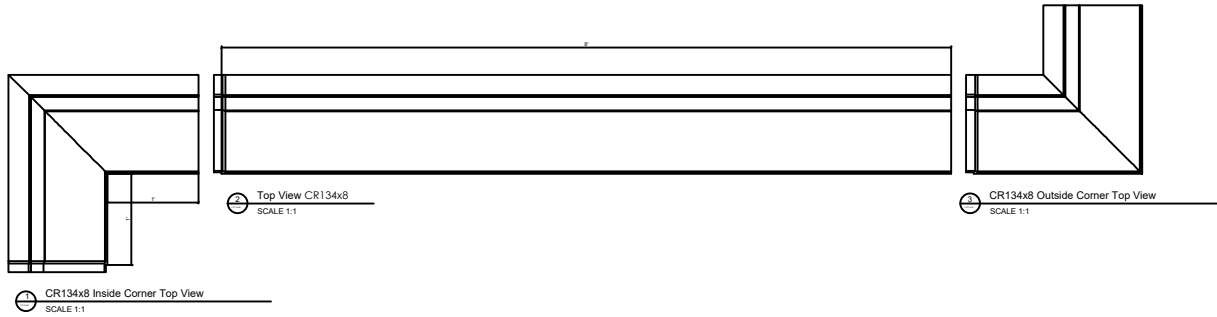

Fiberglass Cornice CR134x8 available in Paint-Grade,
Pre-Finished Gel Coat, Stone Finish, or Granite Finish
1'-5" H x 1'-1" P x 96" L

Manufactured by Architectural Augmentations, LLC

T. 630-410-1539 F. 877-509-7459

www.frpcornice.com sales@frpcornice.com

This is a recommendation. Actual framing to be determined by Engineer.