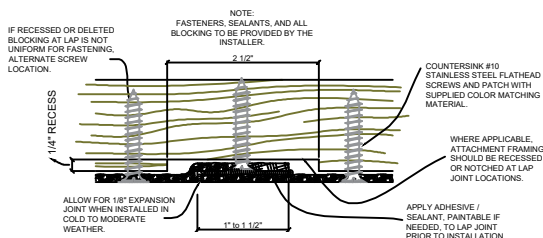

Fiberglass Cornice CR134x8 available in Paint-Grade,
Pre-Finished Gel Coat, Stone Finish, or Granite Finish
1'-5" H x 1'-1" P x 96" L

Manufactured by Architectural Augmentations, LLC

T. 630-410-1539 F. 877-509-7459

www.frpcornice.com sales@frpcornice.com

This is a recommendation. Actual framing to be determined by Engineer.

11 Typical Lap Joint Detail
Not to Scale