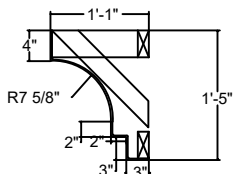

Fiberglass Cornice CR134x8 available in Paint-Grade,
Pre-Finished Gel Coat, Stone Finish, or Granite Finish
1'-5" H x 1'-1" P x 96" L

Manufactured by Architectural Augmentations, LLC

T. 630-410-1539 F. 877-509-7459

www.frpcornice.com sales@frpcornice.com

This is a recommendation. Actual framing to be determined by Engineer.

11 Typical Lap Joint Detail
Not to Scale