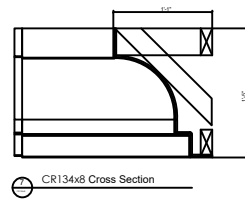

Fiberglass Cornice CR134x8 available in Paint-Grade,
Pre-Finished Gel Coat, Stone Finish, or Granite Finish
1'-5" H x 1'-1" P x 96" L

Manufactured by Architectural Augmentations, LLC

T. 630-410-1539 F. 877-509-7459

www.frpcornice.com sales@frpcornice.com

This is a recommendation. Actual framing to be determined by Engineer.

11 Typical Lap Joint Detail
Not to Scale