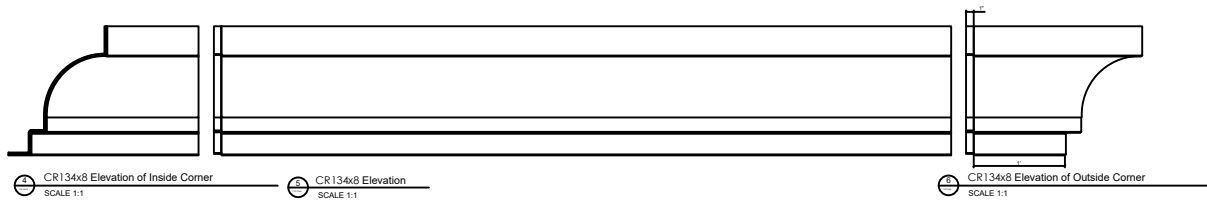

Fiberglass Cornice CR134x8 available in Paint-Grade,
Pre-Finished Gel Coat, Stone Finish, or Granite Finish
1'-5" H x 1'-1" P x 96" L

Manufactured by Architectural Augmentations, LLC

T. 630-410-1539 F. 877-509-7459

www.frpcornice.com sales@frpcornice.com

This is a recommendation. Actual framing to be determined by Engineer.