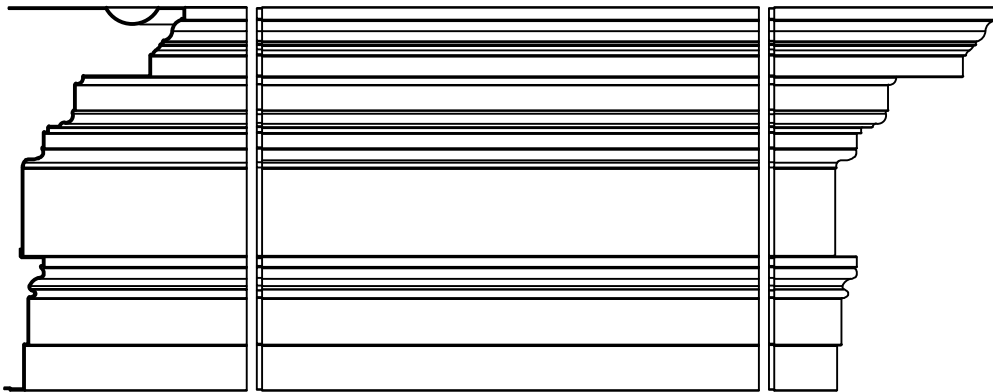

Fiberglass Cornice CR135x8 available in Paint-Grade,
 Pre-Finished Gel Coat, Stone Finish, or Granite Finish
 6'-2-1/8" H x 2'-10 3/16" P x 96" L
 Manufactured by Architectural Augmentations, LLC
 T. 630-410-1539 F. 877-509-7459
 www.frpcornice.com sales@frpcornice.com

CR135x8 Inside Corner Top View
SCALE 1:1

Top View CR135x8
SCALE 1:1

CR135x8 Outside Corner Top View
SCALE 1:1

CR135x8 Elevation of Inside Corner
SCALE 1:1

CR135x8 Elevation
SCALE 1:1

CR135x8 Elevation of Outside Corner
SCALE 1:1

CR135x8 Cross Section

CR135x8 Inside Corner Under Side
SCALE 1:1

CR135x8 Underside View
SCALE 1:1

CR135x8 Outside Corner Under Side
SCALE 1:1