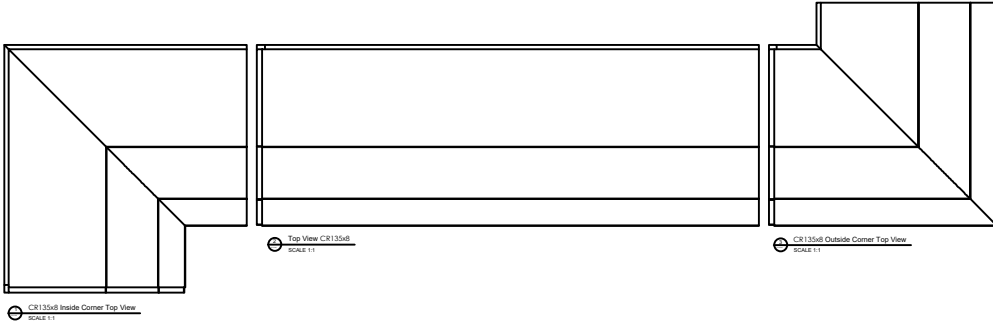

Fiberglass Cornice CR135x8 available in Paint-Grade,
 Pre-Finished Gel Coat, Stone Finish, or Granite Finish
 6'-2-1/8" H x 2'-10 3/16" P x 96" L
 Manufactured by Architectural Augmentations, LLC
 T. 630-410-1539 F. 877-509-7459
 www.frpcornice.com sales@frpcornice.com

CR135x8 Inside Corner Top View
SCALE 1:1

Top View CR135x8
SCALE 1:1

CR135x8 Outside Corner Top View
SCALE 1:1

CR135x8 Elevation of Inside Corner
SCALE 1:1

CR135x8 Elevation
SCALE 1:1

CR135x8 Elevation of Outside Corner
SCALE 1:1

CR135x8 Cross Section

CR135x8 Inside Corner Under Side
SCALE 1:1

CR135x8 Underside View
SCALE 1:1

CR135x8 Outside Corner Under Side
SCALE 1:1