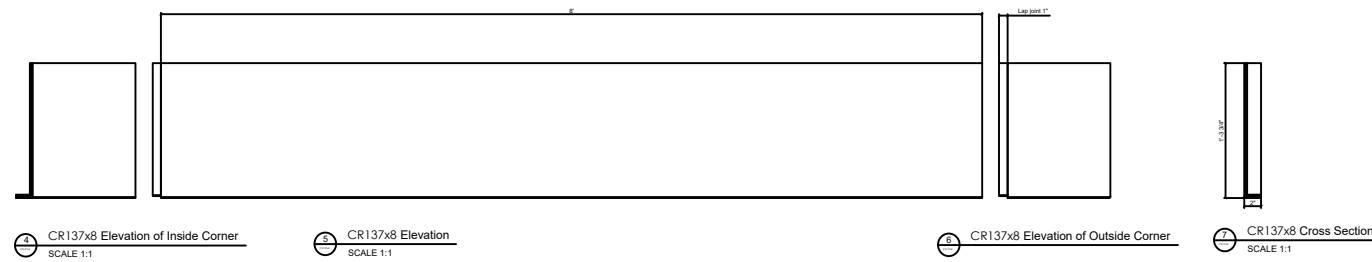

Fiberglass Cornice CR137x8 available in Paint-Grade, Pre-Finished Gel Coat, Stone Finish, or Granite Finish

1'-3 3/4" H x 2" P x 96" L

Manufactured by Architectural Augmentations, LLC

T. 630-410-1539 F. 877-509-7459

www.frpcornice.com sales@frpcornice.com