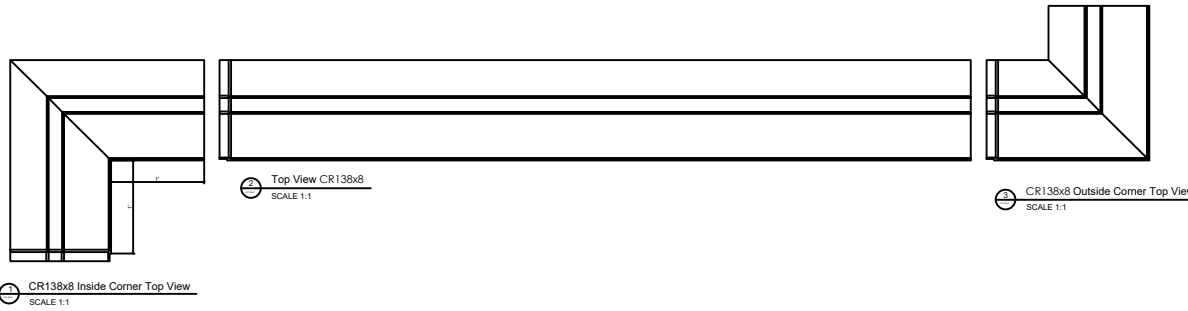

Fiberglass Cornice CR138x8 available in Paint-Grade, Pre-Finished Gel Coat, Stone Finish, or Granite Finish 2' H x 1'-1" P x 96" L

Manufactured by Architectural Augmentations, LLC

T. 630-410-1539 F. 877-509-7459

www.frpcornice.com sales@frpcornice.com