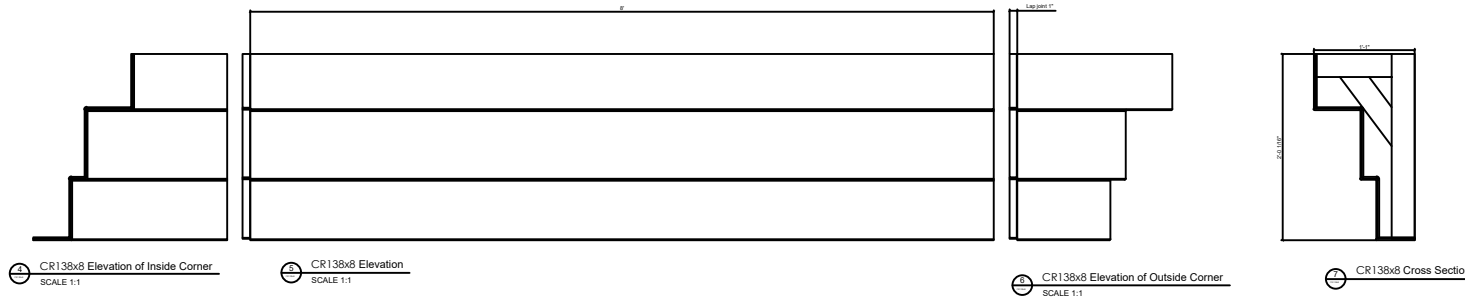

Fiberglass Cornice CR138x8 available in Paint-Grade, Pre-Finished Gel Coat, Stone Finish, or Granite Finish 2' H x 1'-1" P x 96" L

Manufactured by Architectural Augmentations, LLC

T. 630-410-1539 F. 877-509-7459

www.frpcornice.com sales@frpcornice.com

This is a recommendation. Actual framing to be determined by Engineer.

Typical Lap Joint Detail
Not to Scale