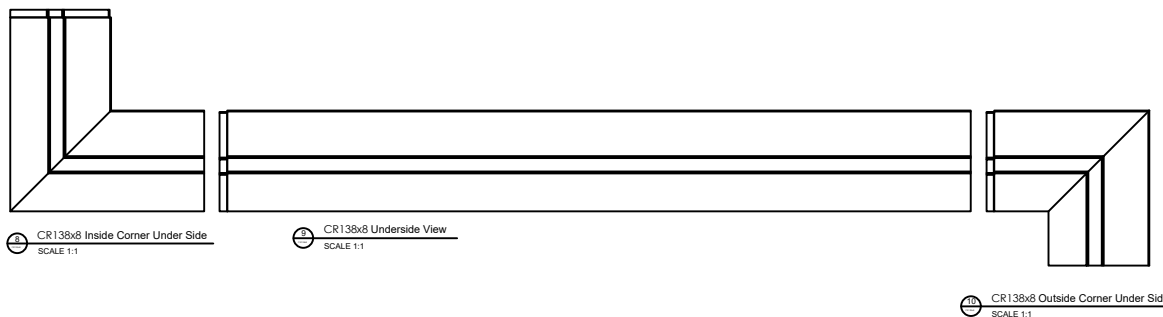

Fiberglass Cornice CR138x8 available in Paint-Grade, Pre-Finished Gel Coat, Stone Finish, or Granite Finish 2' H x 1'-1" P x 96" L

Manufactured by Architectural Augmentations, LLC

T. 630-410-1539 F. 877-509-7459

www.frpcornice.com sales@frpcornice.com

This is a recommendation. Actual framing to be determined by Engineer.

Typical Lap Joint Detail
Not to Scale