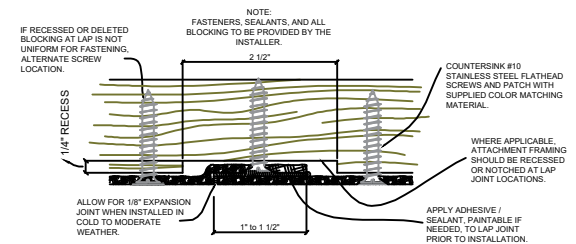

Fiberglass Cornice CR138x8 available in Paint-Grade, Pre-Finished Gel Coat, Stone Finish, or Granite Finish 2' H x 1'-1" P x 96" L

Manufactured by Architectural Augmentations, LLC

T. 630-410-1539 F. 877-509-7459

www.frpcornice.com sales@frpcornice.com

This is a recommendation. Actual framing to be determined by Engineer.

Typical Lap Joint Detail
Not to Scale