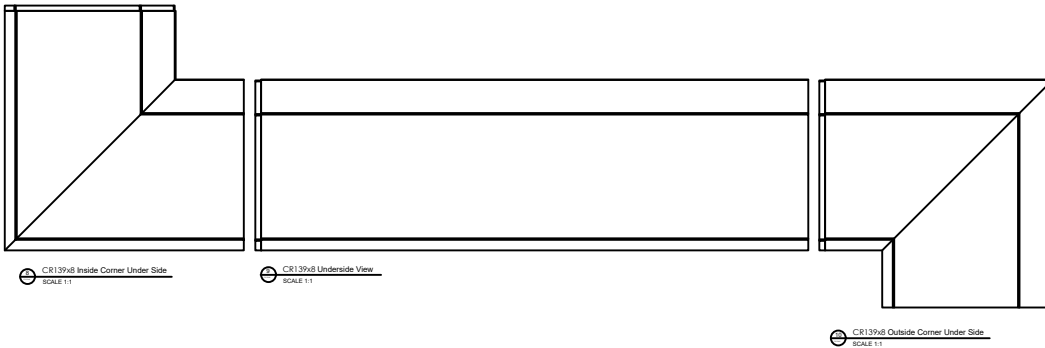

Fiberglass Cornice CR139x8 available in Paint-Grade,
Pre-Finished Gel Coat, Stone Finish, or Granite Finish
3'-3" H x 2'-6" P x 96" L

Manufactured by Architectural Augmentations, LLC
T. 630-410-1539 F. 877-509-7459
www.frpcornice.com sales@frpcornice.com

This is a recommendation. Actual framing to be determined by Engineer.