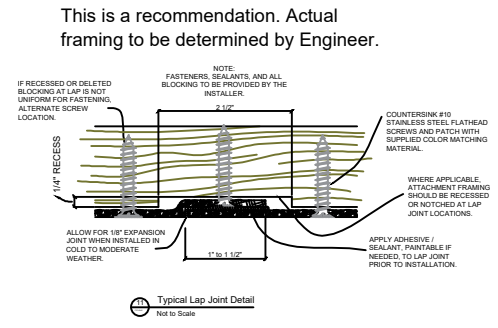

Fiberglass Cornice CR140x8 available in Paint-Grade,
 Pre-Finished Gel Coat, Stone Finish, or Granite Finish
 2'-9" H x 1'-1" P x 96" L
 Manufactured by Architectural Augmentations, LLC
 T. 630-410-1539 F. 877-509-7459
 www.frpcornice.com sales@frpcornice.com

CR140x8 Outside Corner Under Side
 SCALE 1:1