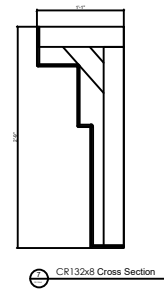

Fiberglass Cornice CR140x8 available in Paint-Grade,
 Pre-Finished Gel Coat, Stone Finish, or Granite Finish
 2'-9" H x 1'-1" P x 96" L
 Manufactured by Architectural Augmentations, LLC
 T. 630-410-1539 F. 877-509-7459
 www.frpcornice.com sales@frpcornice.com

CR140x8 Outside Corner Under Side
 SCALE 1:1