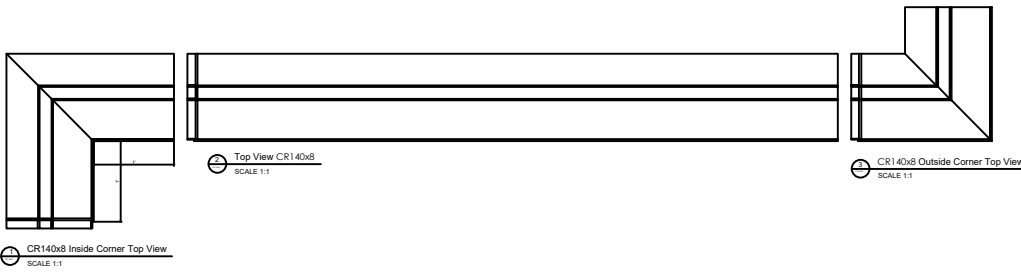

Fiberglass Cornice CR140x8 available in Paint-Grade,
 Pre-Finished Gel Coat, Stone Finish, or Granite Finish
 2'-9" H x 1'-1" P x 96" L
 Manufactured by Architectural Augmentations, LLC
 T. 630-410-1539 F. 877-509-7459
 www.frpcornice.com sales@frpcornice.com

CR140x8 Outside Corner Under Side
 SCALE 1:1