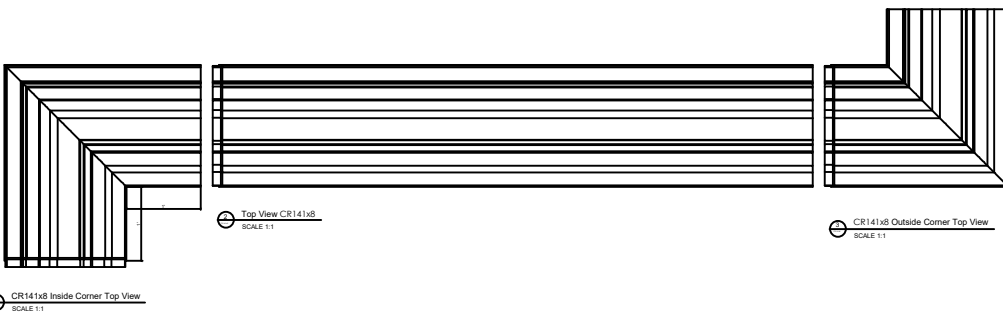

Fiberglass Cornice CR141x8 available in Paint-Grade,
 Pre-Finished Gel Coat, Stone Finish, or Granite Finish
 3'-3" H x 1'-7 11/16" P x 96" L
 Manufactured by Architectural Augmentations, LLC
 T. 630-410-1539 F. 877-509-7459
 www.frpcornice.com sales@frpcornice.com

This is a recommendation. Actual framing to be determined by Engineer.