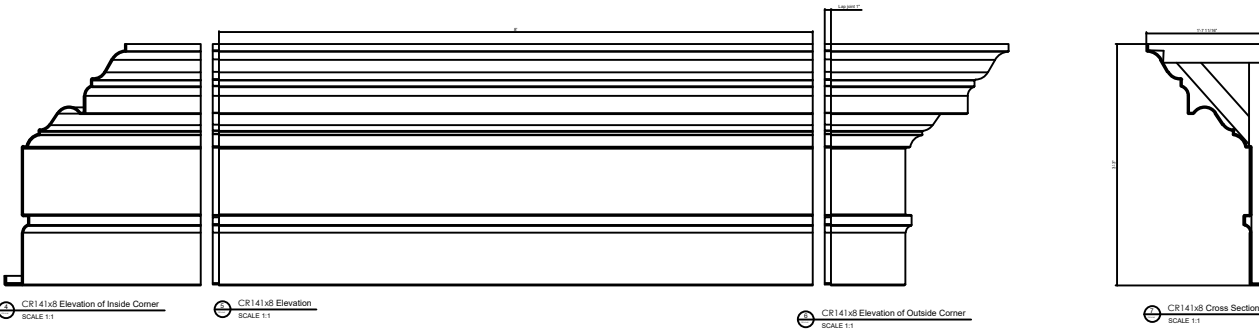

Fiberglass Cornice CR141x8 available in Paint-Grade,
 Pre-Finished Gel Coat, Stone Finish, or Granite Finish
 3'-3" H x 1'-7 11/16" P x 96" L
 Manufactured by Architectural Augmentations, LLC
 T. 630-410-1539 F. 877-509-7459
 www.frpcornice.com sales@frpcornice.com

This is a recommendation. Actual framing to be determined by Engineer.