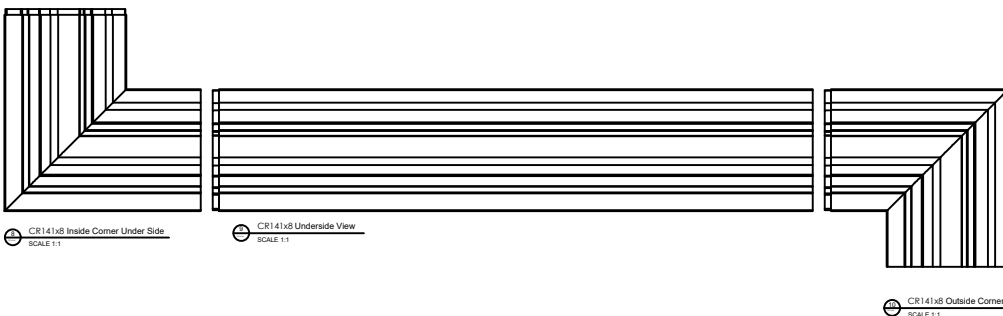

Fiberglass Cornice CR141x8 available in Paint-Grade,
 Pre-Finished Gel Coat, Stone Finish, or Granite Finish
 3'-3" H x 1'-7 11/16" P x 96" L
 Manufactured by Architectural Augmentations, LLC
 T. 630-410-1539 F. 877-509-7459
 www.frpcornice.com sales@frpcornice.com

This is a recommendation. Actual framing to be determined by Engineer.