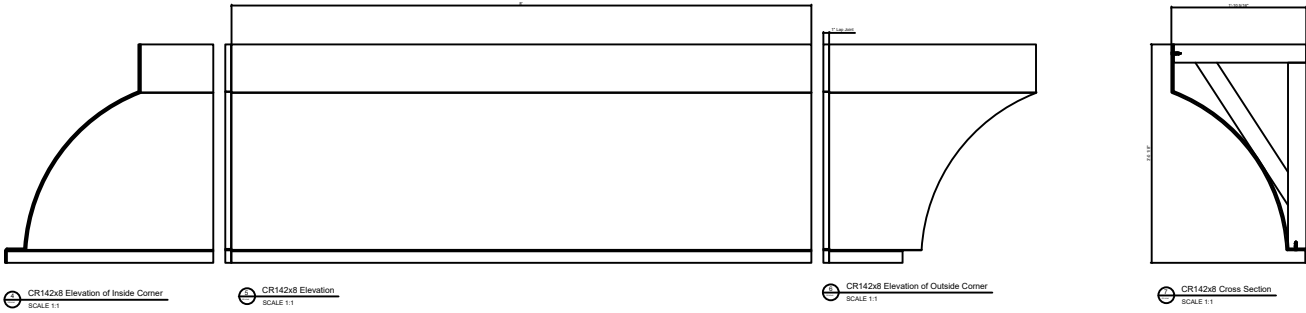

Fiberglass Cornice CR142x8 available in Paint-Grade, Pre-Finished Gel Coat, Stone Finish, or Granite Finish
 3'-1/8" H x 1'-10 5/16" P x 96" L
 Manufactured by Architectural Augmentations, LLC
 T. 630-410-1539 F. 877-509-7459
 www.frpcornice.com sales@frpcornice.com

This is a recommendation. Actual framing to be determined by Engineer.