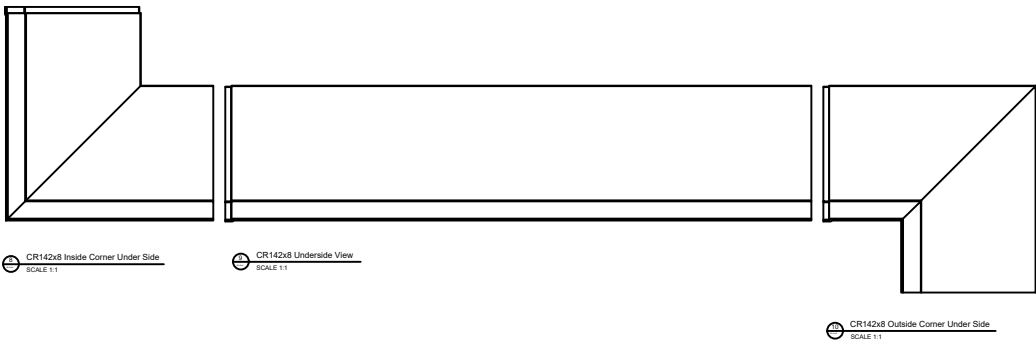

Fiberglass Cornice CR142x8 available in Paint-Grade, Pre-Finished Gel Coat, Stone Finish, or Granite Finish
 3'-1/8" H x 1'-10 5/16" P x 96" L
 Manufactured by Architectural Augmentations, LLC
 T. 630-410-1539 F. 877-509-7459
 www.frpcornice.com sales@frpcornice.com

This is a recommendation. Actual framing to be determined by Engineer.