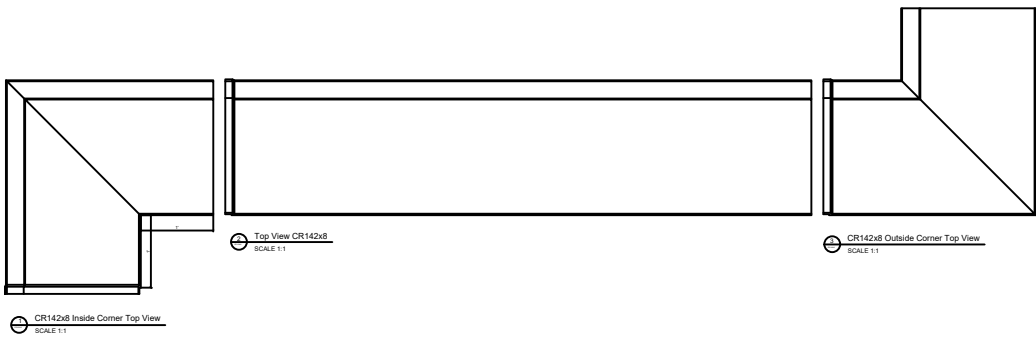

Fiberglass Cornice CR142x8 available in Paint-Grade, Pre-Finished Gel Coat, Stone Finish, or Granite Finish
 3'-1/8" H x 1'-10 5/16" P x 96" L
 Manufactured by Architectural Augmentations, LLC
 T. 630-410-1539 F. 877-509-7459
 www.frpcornice.com sales@frpcornice.com