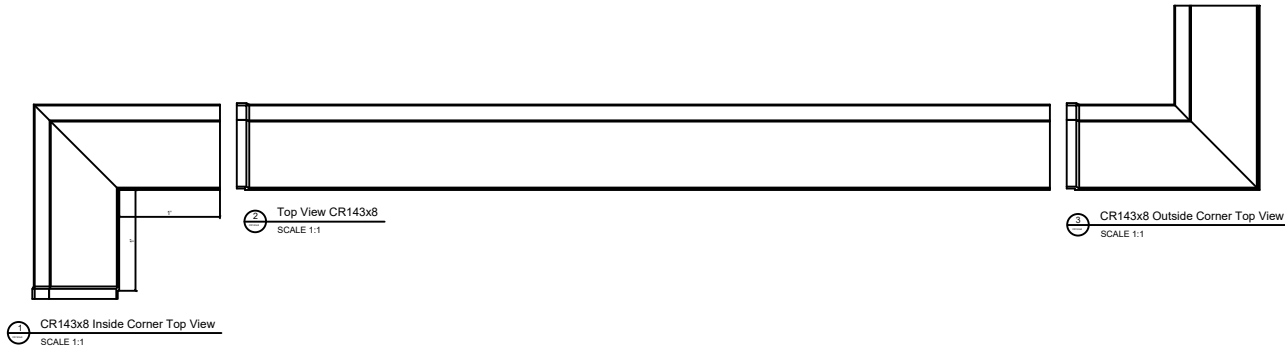

Fiberglass Cornice CR143x8 available in Paint-Grade, Pre-Finished Gel Coat, Stone Finish, or Granite Finish

1' H x 10 3/16" P x 96" L

Manufactured by Architectural Augmentations, LLC

T. 630-410-1539 F. 877-509-7459

www.frpcornice.com sales@frpcornice.com