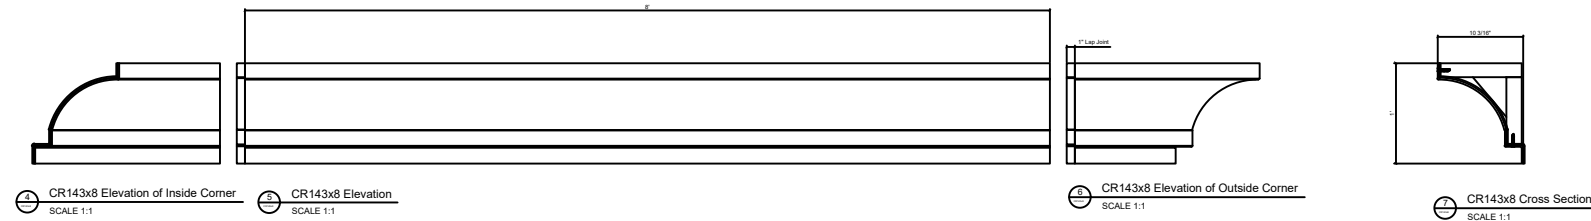

Fiberglass Cornice CR143x8 available in Paint-Grade, Pre-Finished Gel Coat, Stone Finish, or Granite Finish

1' H x 10 3/16" P x 96" L

Manufactured by Architectural Augmentations, LLC

T. 630-410-1539 F. 877-509-7459

www.frpcornice.com sales@frpcornice.com