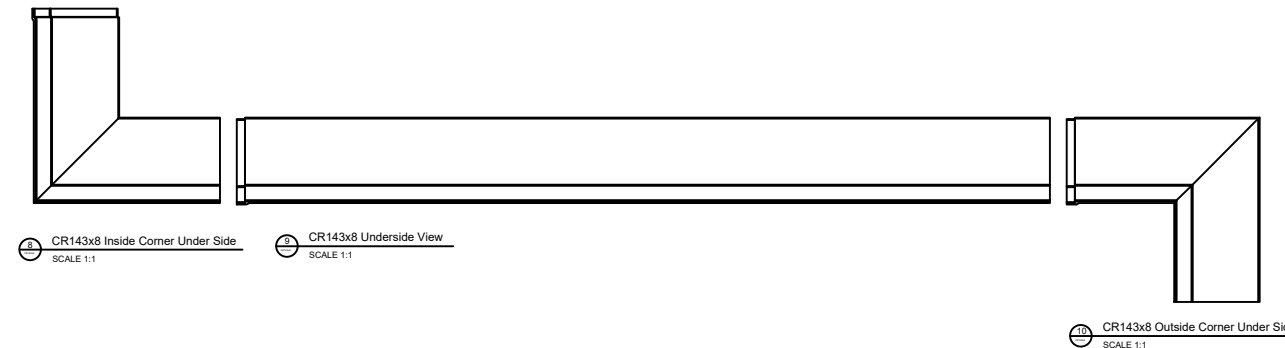

Fiberglass Cornice CR143x8 available in Paint-Grade, Pre-Finished Gel Coat, Stone Finish, or Granite Finish

1' H x 10 3/16" P x 96" L

Manufactured by Architectural Augmentations, LLC

T. 630-410-1539 F. 877-509-7459

www.frpcornice.com sales@frpcornice.com