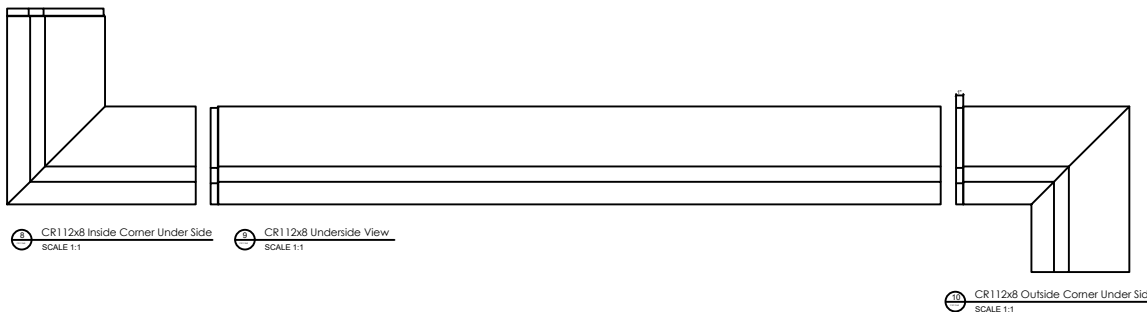

Fiberglass Cornice CR112x8 available in Paint-Grade,
Pre-Finished Gel Coat, Stone Finish, or Granite Finish
1' 3" H x 1' 1" P x 96" L

Manufactured by Architectural Augmentations, LLC
T. 630-410-1539 F. 877-509-7459
www.frpcornice.com sales@frpcornice.com

This is a recommendation. Actual framing to be determined by Engineer.