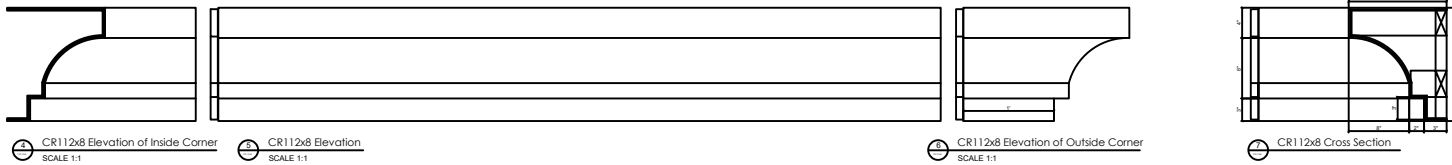

Fiberglass Cornice CR112x8 available in Paint-Grade,
Pre-Finished Gel Coat, Stone Finish, or Granite Finish
1' 3" H x 1' 1" P x 96" L

Manufactured by Architectural Augmentations, LLC
T. 630-410-1539 F. 877-509-7459
www.frpcornice.com sales@frpcornice.com