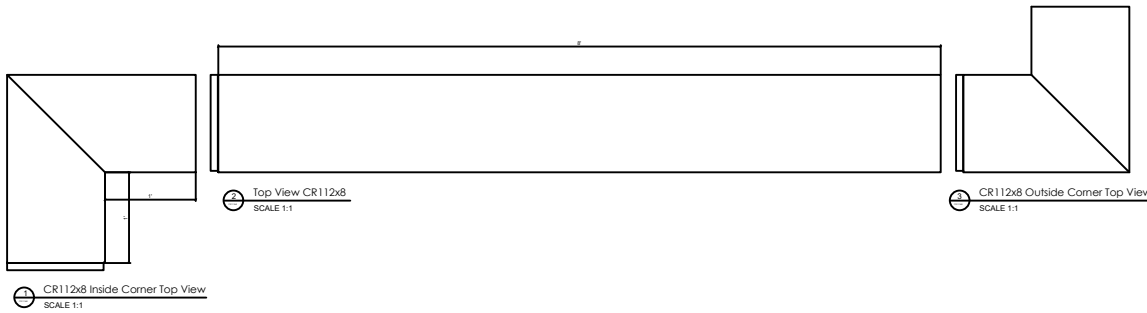

Fiberglass Cornice CR112x8 available in Paint-Grade,
Pre-Finished Gel Coat, Stone Finish, or Granite Finish
1' 3" H x 1' 1" P x 96" L

Manufactured by Architectural Augmentations, LLC
T. 630-410-1539 F. 877-509-7459
www.frpcornice.com sales@frpcornice.com

This is a recommendation. Actual framing to be determined by Engineer.