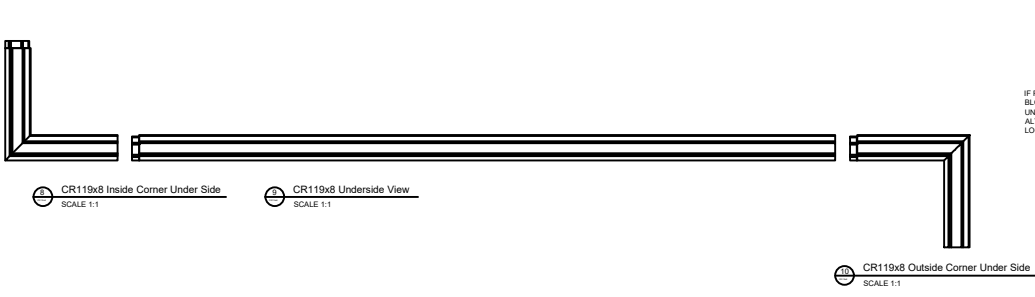

Fiberglass Cornice CR119x8 available in Paint-Grade,
 Pre-Finished Gel Coat, Stone Finish, or Granite Finish
 9 1/2" H x 3 9/16" P x 96" L
 Manufactured by Architectural Augmentations, LLC
 T. 630-410-1539 F. 877-509-7459
 www.frpcornice.com sales@frpcornice.com

This is a recommendation. Actual framing to be determined by Engineer.

Typical Lap Joint Detail
Not to Scale