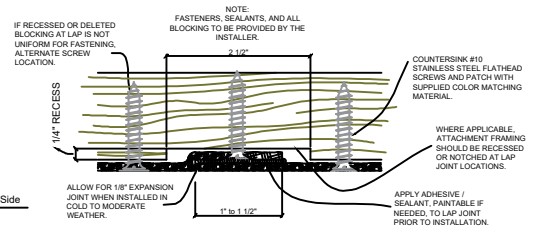

Fiberglass Cornice CR119x8 available in Paint-Grade,
 Pre-Finished Gel Coat, Stone Finish, or Granite Finish
 9 1/2" H x 3 9/16" P x 96" L
 Manufactured by Architectural Augmentations, LLC
 T. 630-410-1539 F. 877-509-7459
 www.frpcornice.com sales@frpcornice.com

This is a recommendation. Actual framing to be determined by Engineer.

Typical Lap Joint Detail
Not to Scale