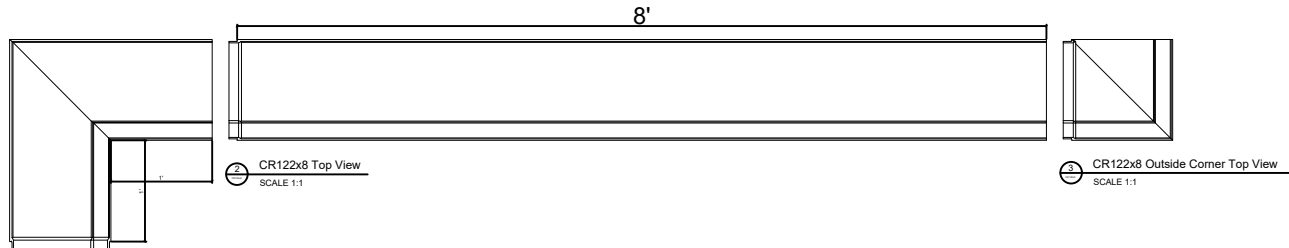

# Fiberglass Cornice CR122x8 available in Paint-Grade, Pre-Finished Gel Coat, Stone Finish, or Granite Finish

1' 4" H x 12" P x 96" L

Manufactured by Architectural Augmentations, LLC

T. 630-410-1539 F. 877-509-7459

www.frpcornice.com sales@frpcornice.com

1. CR122x8 Inside Corner Top View  
SCALE 1:1

This is a recommendation. Actual framing to be determined by Engineer.

11. Typical Lap Joint Detail  
Not to Scale