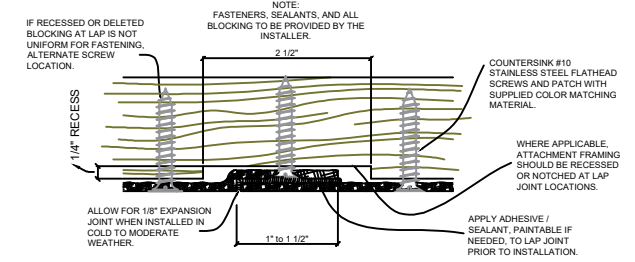

# Fiberglass Cornice CR122x8 available in Paint-Grade, Pre-Finished Gel Coat, Stone Finish, or Granite Finish

1' 4" H x 12" P x 96" L

Manufactured by Architectural Augmentations, LLC

T. 630-410-1539 F. 877-509-7459

www.frpcornice.com sales@frpcornice.com

1. CR122x8 Inside Corner Top View  
SCALE 1:1

This is a recommendation. Actual framing to be determined by Engineer.

11. Typical Lap Joint Detail  
Not to Scale