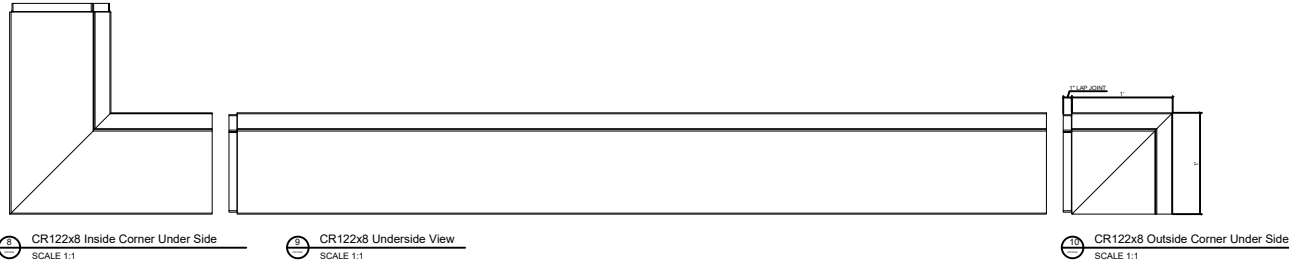

# Fiberglass Cornice CR122x8 available in Paint-Grade, Pre-Finished Gel Coat, Stone Finish, or Granite Finish

1' 4" H x 12" P x 96" L

Manufactured by Architectural Augmentations, LLC

T. 630-410-1539 F. 877-509-7459

www.frpcornice.com sales@frpcornice.com

1. CR122x8 Inside Corner Top View  
SCALE 1:1

This is a recommendation. Actual framing to be determined by Engineer.

11. Typical Lap Joint Detail  
Not to Scale