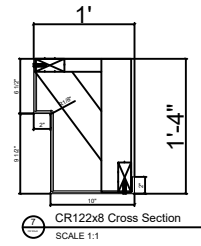

# Fiberglass Cornice CR122x8 available in Paint-Grade, Pre-Finished Gel Coat, Stone Finish, or Granite Finish

1' 4" H x 12" P x 96" L

Manufactured by Architectural Augmentations, LLC

T. 630-410-1539 F. 877-509-7459

www.frpcornice.com sales@frpcornice.com

1. CR122x8 Inside Corner Top View  
SCALE 1:1

This is a recommendation. Actual framing to be determined by Engineer.

11. Typical Lap Joint Detail  
Not to Scale