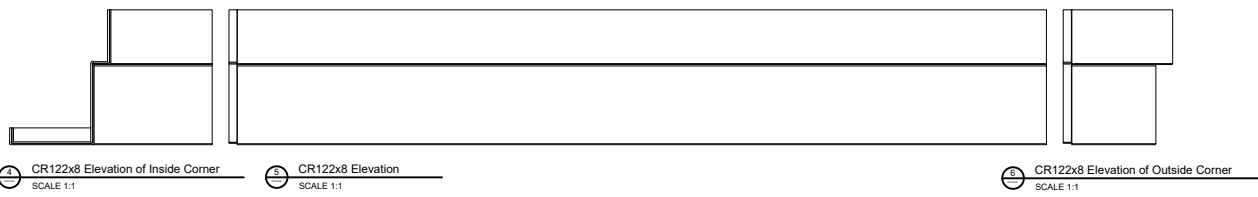

# Fiberglass Cornice CR122x8 available in Paint-Grade, Pre-Finished Gel Coat, Stone Finish, or Granite Finish

1' 4" H x 12" P x 96" L

Manufactured by Architectural Augmentations, LLC

T. 630-410-1539 F. 877-509-7459

www.frpcornice.com sales@frpcornice.com

1. CR122x8 Inside Corner Top View  
SCALE 1:1

This is a recommendation. Actual framing to be determined by Engineer.

11. Typical Lap Joint Detail  
Not to Scale