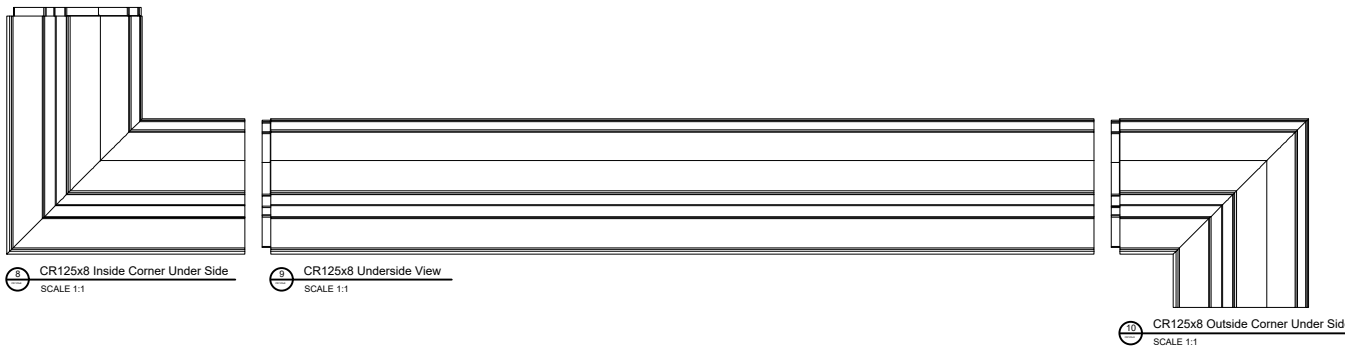

Fiberglass Cornice CR125x8 available in Paint-Grade,
Pre-Finished Gel Coat, Stone Finish, or Granite Finish

1' 1-7/16" H x 1' 3-3/4" P x 96" L

Manufactured by Architectural Augmentations, LLC

T. 630-410-1539 F. 877-509-7459

www.frpcornice.com sales@frpcornice.com