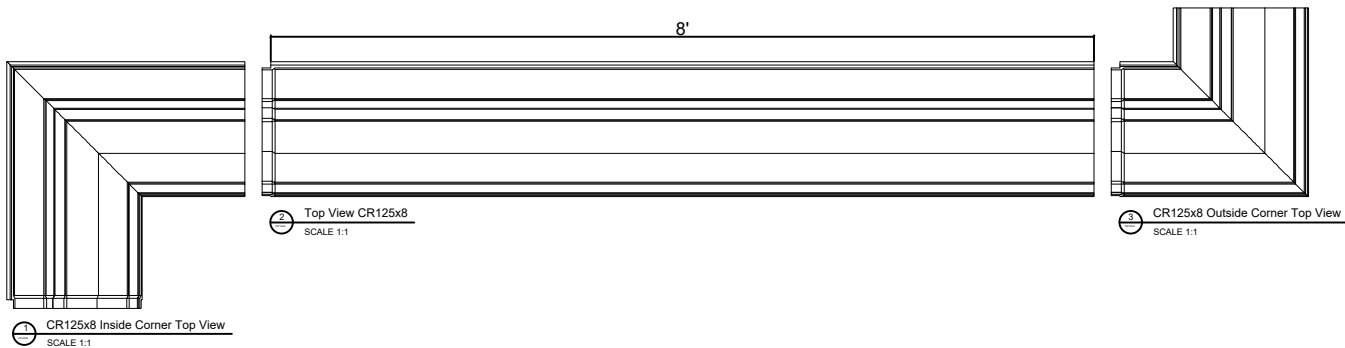

Fiberglass Cornice CR125x8 available in Paint-Grade,
Pre-Finished Gel Coat, Stone Finish, or Granite Finish

1' 1-7/16" H x 1' 3-3/4" P x 96" L

Manufactured by Architectural Augmentations, LLC

T. 630-410-1539 F. 877-509-7459

www.frpcornice.com sales@frpcornice.com