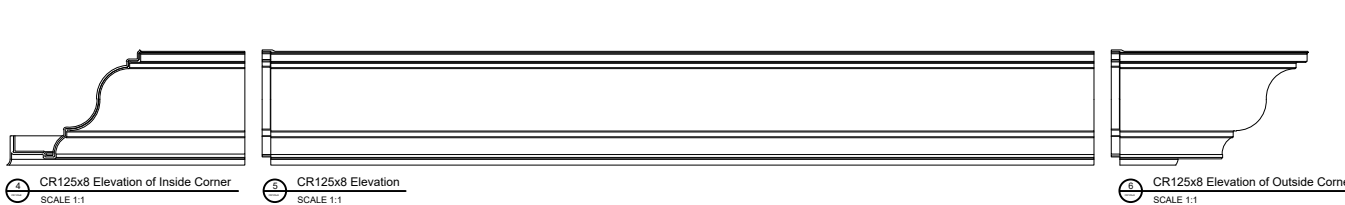

Fiberglass Cornice CR125x8 available in Paint-Grade,
Pre-Finished Gel Coat, Stone Finish, or Granite Finish

1' 1-7/16" H x 1' 3-3/4" P x 96" L

Manufactured by Architectural Augmentations, LLC

T. 630-410-1539 F. 877-509-7459

www.frpcornice.com sales@frpcornice.com