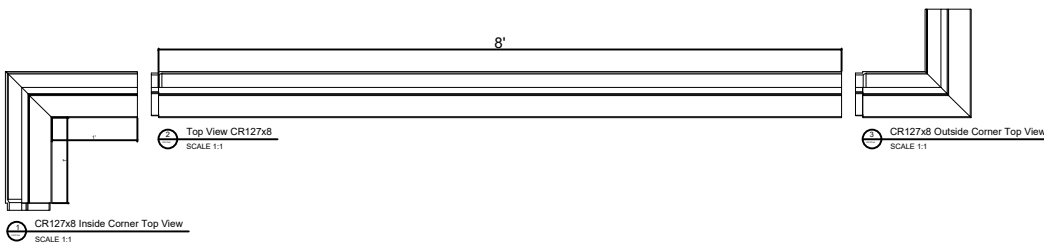

Fiberglass Cornice CR127x8 available in Paint-Grade,
 Pre-Finished Gel Coat, Stone Finish, or Granite Finish
 4' 2" H x 6-1/2" P x 96" L
 Manufactured by Architectural Augmentations, LLC
 T. 630-410-1539 F. 877-509-7459
 www.frpcornice.com sales@frpcornice.com

This is a recommendation. Actual framing to be determined by Engineer.