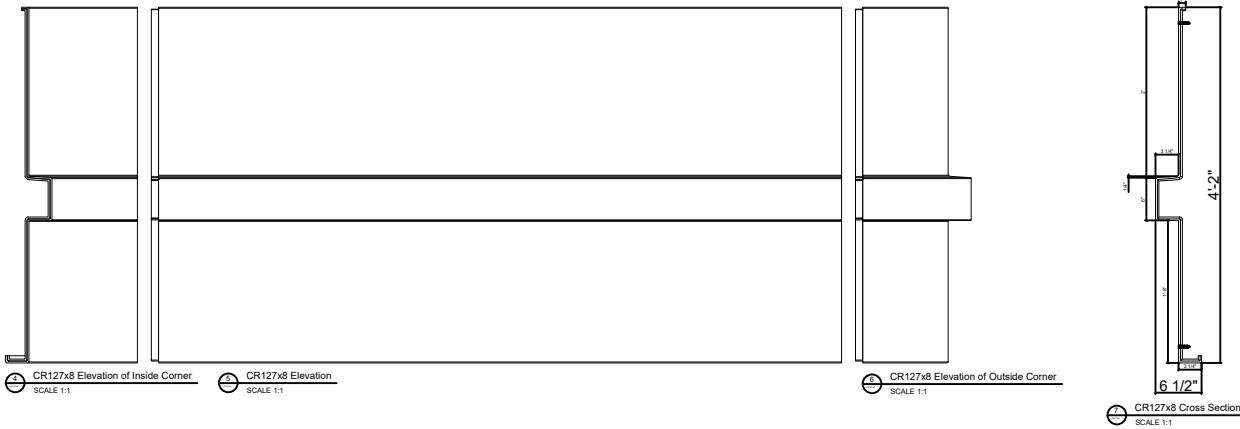

Fiberglass Cornice CR127x8 available in Paint-Grade,
 Pre-Finished Gel Coat, Stone Finish, or Granite Finish
 4' 2" H x 6-1/2" P x 96" L
 Manufactured by Architectural Augmentations, LLC
 T. 630-410-1539 F. 877-509-7459
 www.frpcornice.com sales@frpcornice.com

This is a recommendation. Actual framing to be determined by Engineer.