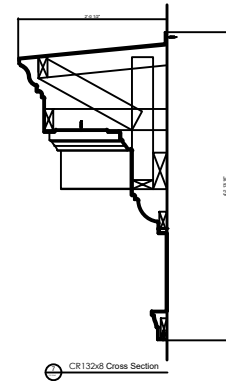

Fiberglass Cornice CR132x8 available in Paint-Grade, Pre-Finished Gel Coat, Stone Finish, or Granite Finish
 4'-2 13/16" H x 2'-0 1/2" P x 96" L
 Manufactured by Architectural Augmentations, LLC
 T. 630-410-1539 F. 877-509-7459
 www.frpcornice.com sales@frpcornice.com

CR132x8 Inside Corner Top View SCALE 1:1

This is a recommendation. Actual framing to be determined by Engineer.

Typical Lap Joint Detail Not to Scale