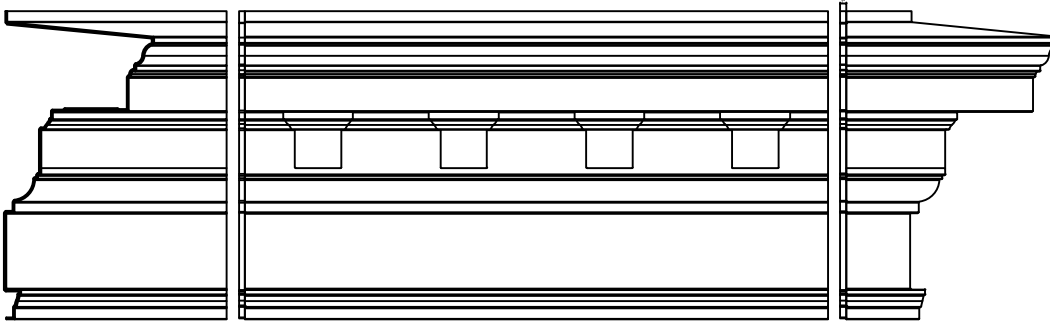

Fiberglass Cornice CR132x8 available in Paint-Grade, Pre-Finished Gel Coat, Stone Finish, or Granite Finish
 4'-2 13/16" H x 2'-0 1/2" P x 96" L
 Manufactured by Architectural Augmentations, LLC
 T. 630-410-1539 F. 877-509-7459
 www.frpcornice.com sales@frpcornice.com

CR132x8 Inside Corner Top View SCALE 1:1

This is a recommendation. Actual framing to be determined by Engineer.

Typical Lap Joint Detail Not to Scale