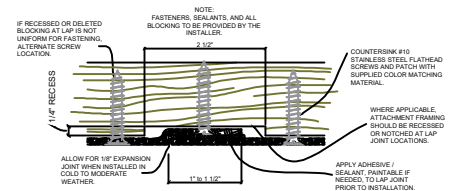

Fiberglass Cornice CR132x8 available in Paint-Grade, Pre-Finished Gel Coat, Stone Finish, or Granite Finish
 4'-2 13/16" H x 2'-0 1/2" P x 96" L
 Manufactured by Architectural Augmentations, LLC
 T. 630-410-1539 F. 877-509-7459
 www.frpcornice.com sales@frpcornice.com

CR132x8 Inside Corner Top View SCALE 1:1

This is a recommendation. Actual framing to be determined by Engineer.

Typical Lap Joint Detail Not to Scale